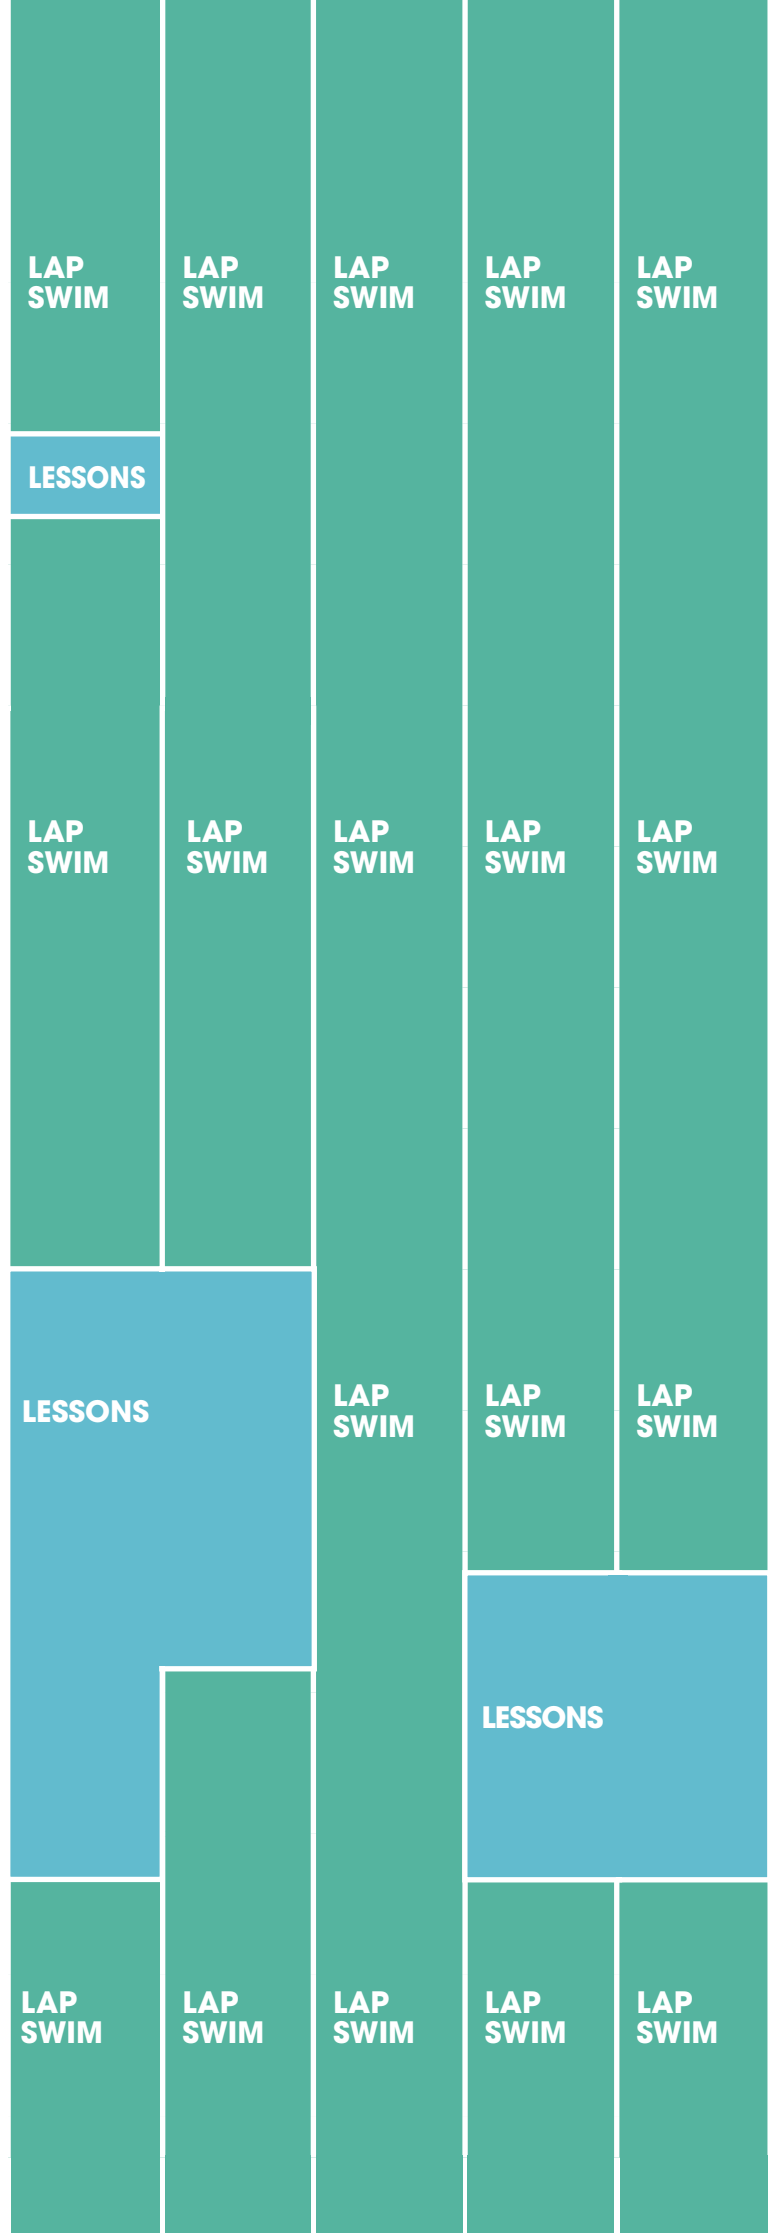

REC POOL

LAP POOL

REC POOL

LAP POOL

5:30 AM	RECREATION & FAMILY SWIM	LAP SWIM	LAP SWIM	LAP SWIM		
7:00 AM						
8:00 AM	LESSONS	LAP SWIM	LAP SWIM	LAP SWIM	LAP SWIM	LAP SWIM
9:00 AM					DEEP WATER AQUA FIT	
10:00 AM		SHALLOW WATER AQUA FIT			LAP SWIM	LAP SWIM
11:00 AM		LAP SWIM	LAP SWIM	LAP SWIM		
NOON	ADULT SWIM	LAP SWIM	LAP SWIM	LAP SWIM	LAP SWIM	LAP SWIM
1:00 PM						
2:00 PM	RECREATION & FAMILY SWIM					
3:00 PM	LESSONS	LAP SWIM	LAP SWIM	LAP SWIM	LAP SWIM	LAP SWIM
4:00 PM						
5:00 PM						
6:00 PM	REC & FAMILY SWIM					
7:00 PM						
8:00 PM		LAP SWIM	LAP SWIM	LAP SWIM	LAP SWIM	LAP SWIM
9:45 PM						

REC POOL

LAP POOL

5:30 AM
7:00 AM
8:00 AM
9:00 AM
10:00 AM
11:00 AM
NOON
1:00 PM
2:00 PM
3:00 PM
4:00 PM
5:00 PM
6:00 PM
7:00 PM
8:00 PM
9:45 PM

REC POOL

LAP POOL

5:30 AM	RECREATION & FAMILY SWIM	LAP SWIM	LAP SWIM	LAP SWIM	LAP SWIM	LAP SWIM	
7:00 AM		DEEP WATER AQUA FIT	LAP SWIM	LAP SWIM	LAP SWIM	LAP SWIM	
8:00 AM							
9:00 AM		SHALLOW WATER AQUA FIT	LAP SWIM	LAP SWIM	LAP SWIM	LAP SWIM	
10:00 AM							
11:00 AM		LAP SWIM	LAP SWIM	LAP SWIM	LAP SWIM	LAP SWIM	
NOON							
1:00 PM		ADULT SWIM	LAP SWIM	LAP SWIM	LAP SWIM	LAP SWIM	LAP SWIM
2:00 PM							
3:00 PM		LESSONS	LAP SWIM	LAP SWIM	LAP SWIM	LAP SWIM	LAP SWIM
4:00 PM	REC & FAMILY SWIM						
5:00 PM	LESSONS	LAP SWIM	LAP SWIM	LAP SWIM	LAP SWIM	LAP SWIM	
6:00 PM							
7:00 PM	LAP SWIM	LAP SWIM	LAP SWIM	LAP SWIM	LAP SWIM	LAP SWIM	
8:00 PM							
9:45 PM							

REC POOL

LAP POOL

7:00 AM

RECREATION &
FAMILY SWIM

LAP
SWIM

LAP
SWIM

8:00 AM

9:00 AM

10:00 AM

11:00 AM

NOON

1:00 PM

2:00 PM

3:00 PM

4:00 PM

5:00 PM