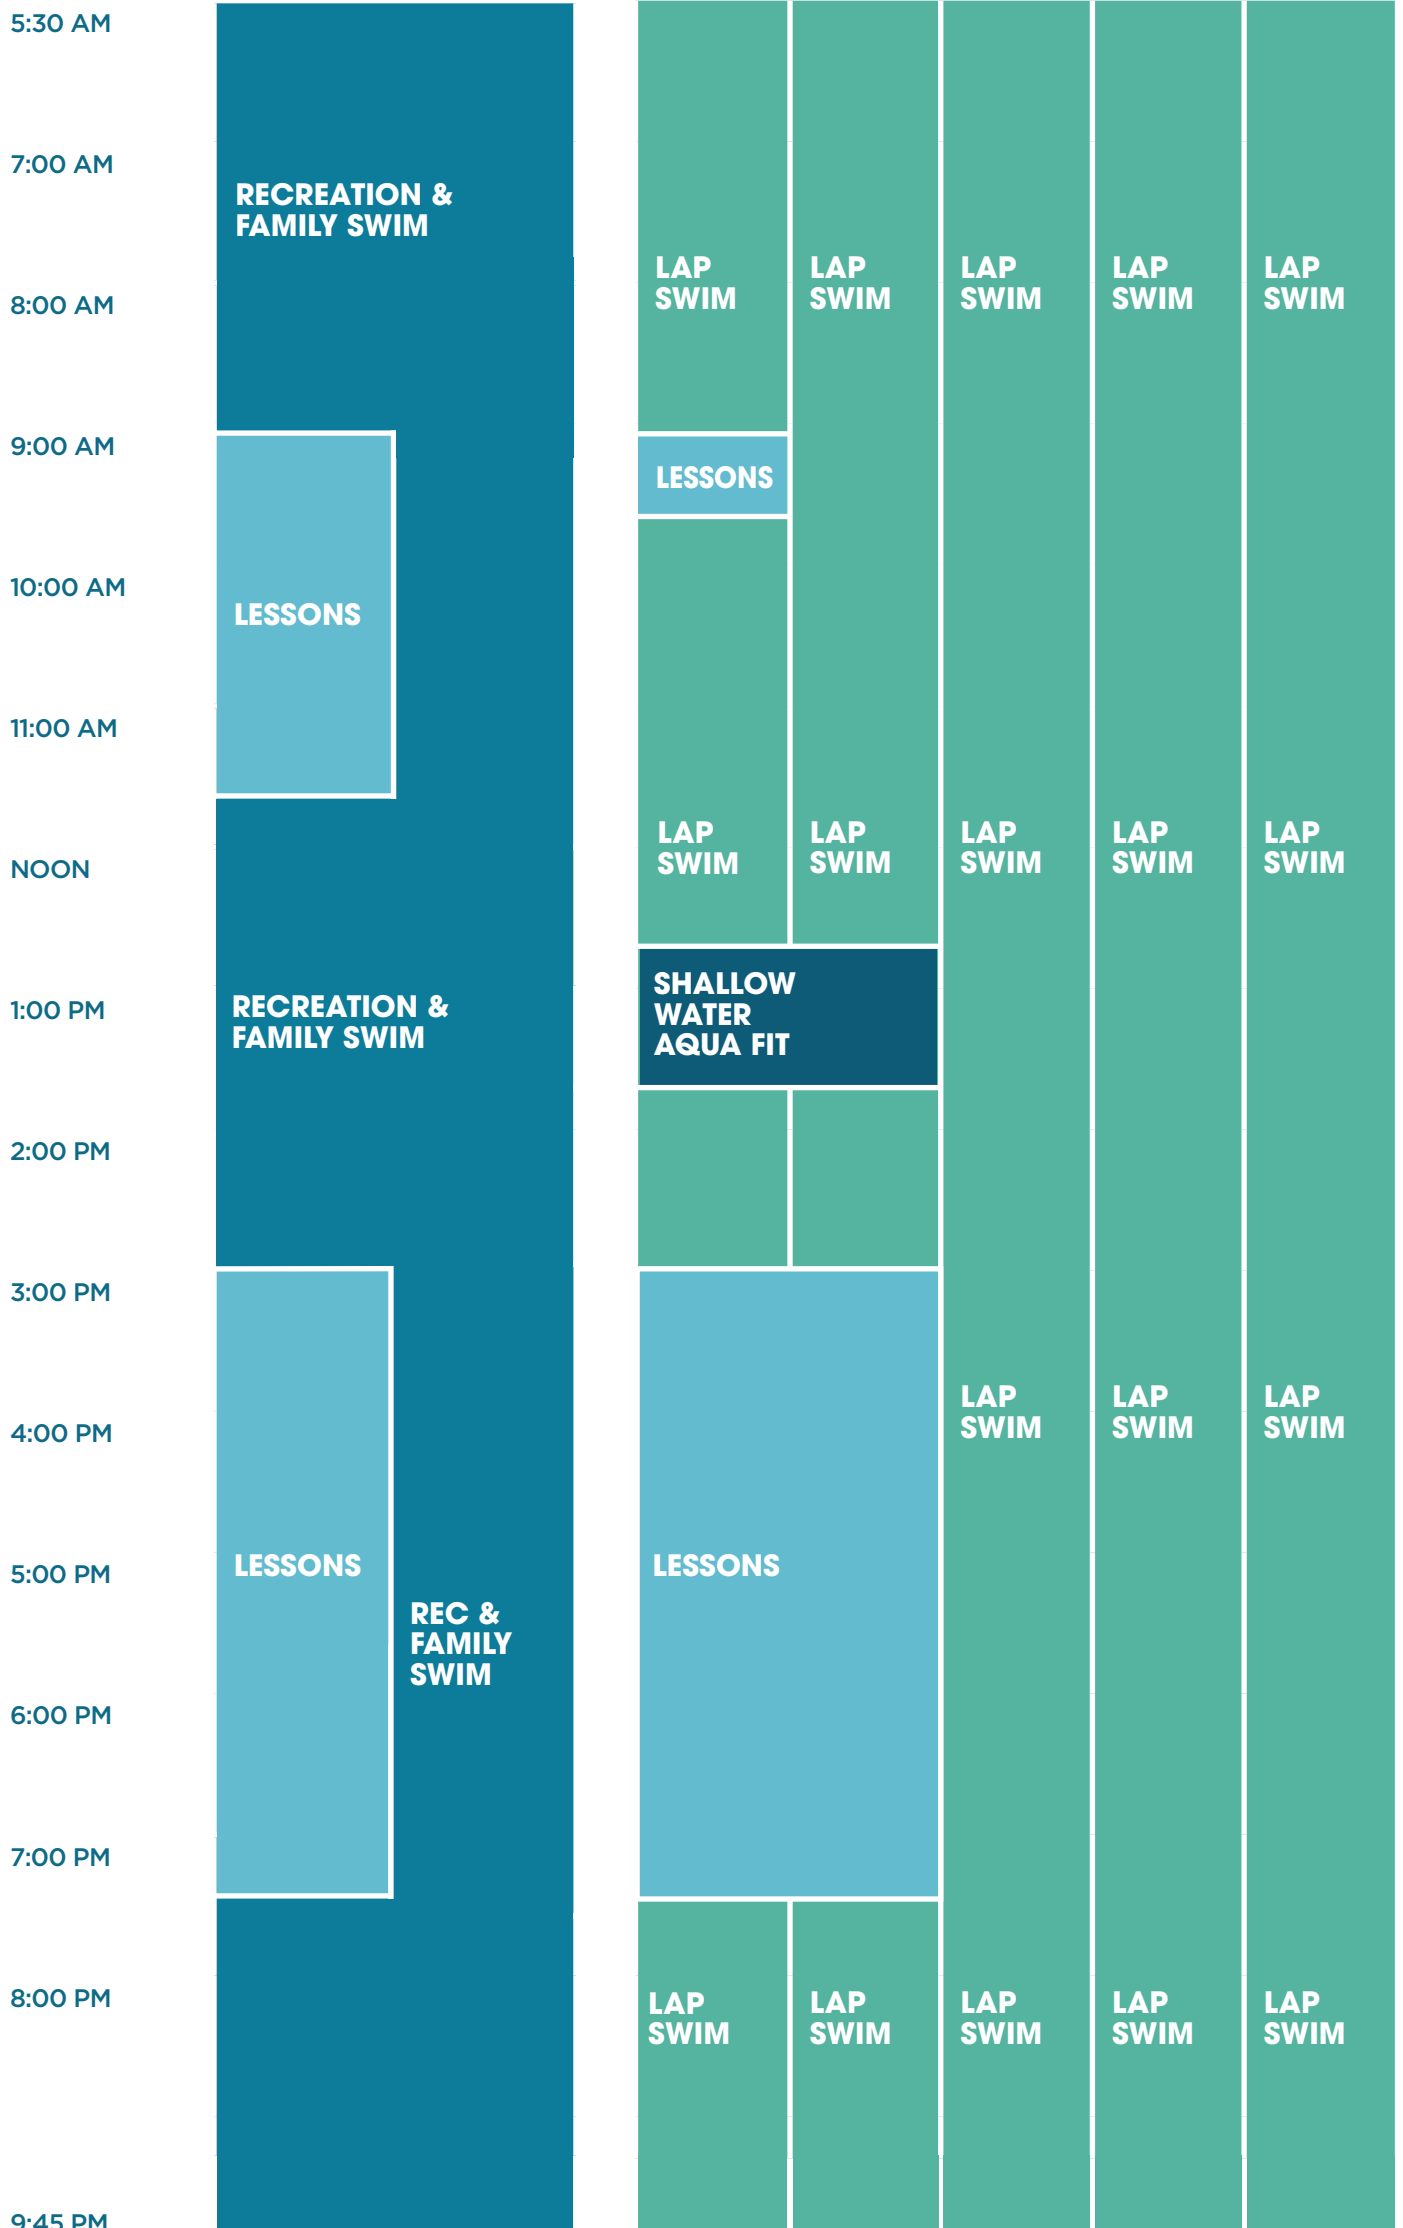

REC POOL

LAP POOL

5:30 AM	RECREATION & FAMILY SWIM	LAP SWIM	LAP SWIM	LAP SWIM		
7:00 AM					AQUA FIT	
8:00 AM					LAP SWIM	LAP SWIM
9:00 AM	LESSONS	LAP SWIM	LAP SWIM	LAP SWIM	DEEP WATER AQUA FIT	
10:00 AM					SHALLOW WATER AQUA FIT	
11:00 AM	ADULT SWIM	LAP SWIM	LAP SWIM	LAP SWIM	LAP SWIM	LAP SWIM
NOON						
1:00 PM	RECREATION & FAMILY SWIM	LAP SWIM	LAP SWIM	LAP SWIM	LAP SWIM	LAP SWIM
2:00 PM						
3:00 PM						
4:00 PM						
5:00 PM	REC & FAMILY SWIM	LESSONS	LAP SWIM	LAP SWIM	LAP SWIM	LAP SWIM
6:00 PM						
7:00 PM	REC & FAMILY SWIM	LAP SWIM	LAP SWIM	LAP SWIM	LAP SWIM	LAP SWIM
8:00 PM						
9:45 PM						

REC POOL

LAP POOL

REC POOL

LAP POOL

5:30 AM	RECREATION & FAMILY SWIM	LAP SWIM	LAP SWIM	LAP SWIM		
7:00 AM						
8:00 AM	LESSONS	LAP SWIM	LAP SWIM	LAP SWIM	LAP SWIM	LAP SWIM
9:00 AM					DEEP WATER AQUA FIT	
10:00 AM		SHALLOW WATER AQUA FIT			LAP SWIM	LAP SWIM
11:00 AM		LAP SWIM	LAP SWIM	LAP SWIM		
NOON	ADULT SWIM	LAP SWIM	LAP SWIM	LAP SWIM	LAP SWIM	LAP SWIM
1:00 PM						
2:00 PM	RECREATION & FAMILY SWIM					
3:00 PM	LESSONS	LAP SWIM	LAP SWIM	LAP SWIM	LAP SWIM	LAP SWIM
4:00 PM						
5:00 PM						
6:00 PM	REC & FAMILY SWIM					
7:00 PM						
8:00 PM		LAP SWIM	LAP SWIM	LAP SWIM	LAP SWIM	LAP SWIM
9:45 PM						

REC POOL

LAP POOL

7:00 AM

RECREATION &
FAMILY SWIM

LAP
SWIM

LAP
SWIM

8:00 AM

9:00 AM

10:00 AM

11:00 AM

NOON

1:00 PM

2:00 PM

3:00 PM

4:00 PM

5:00 PM