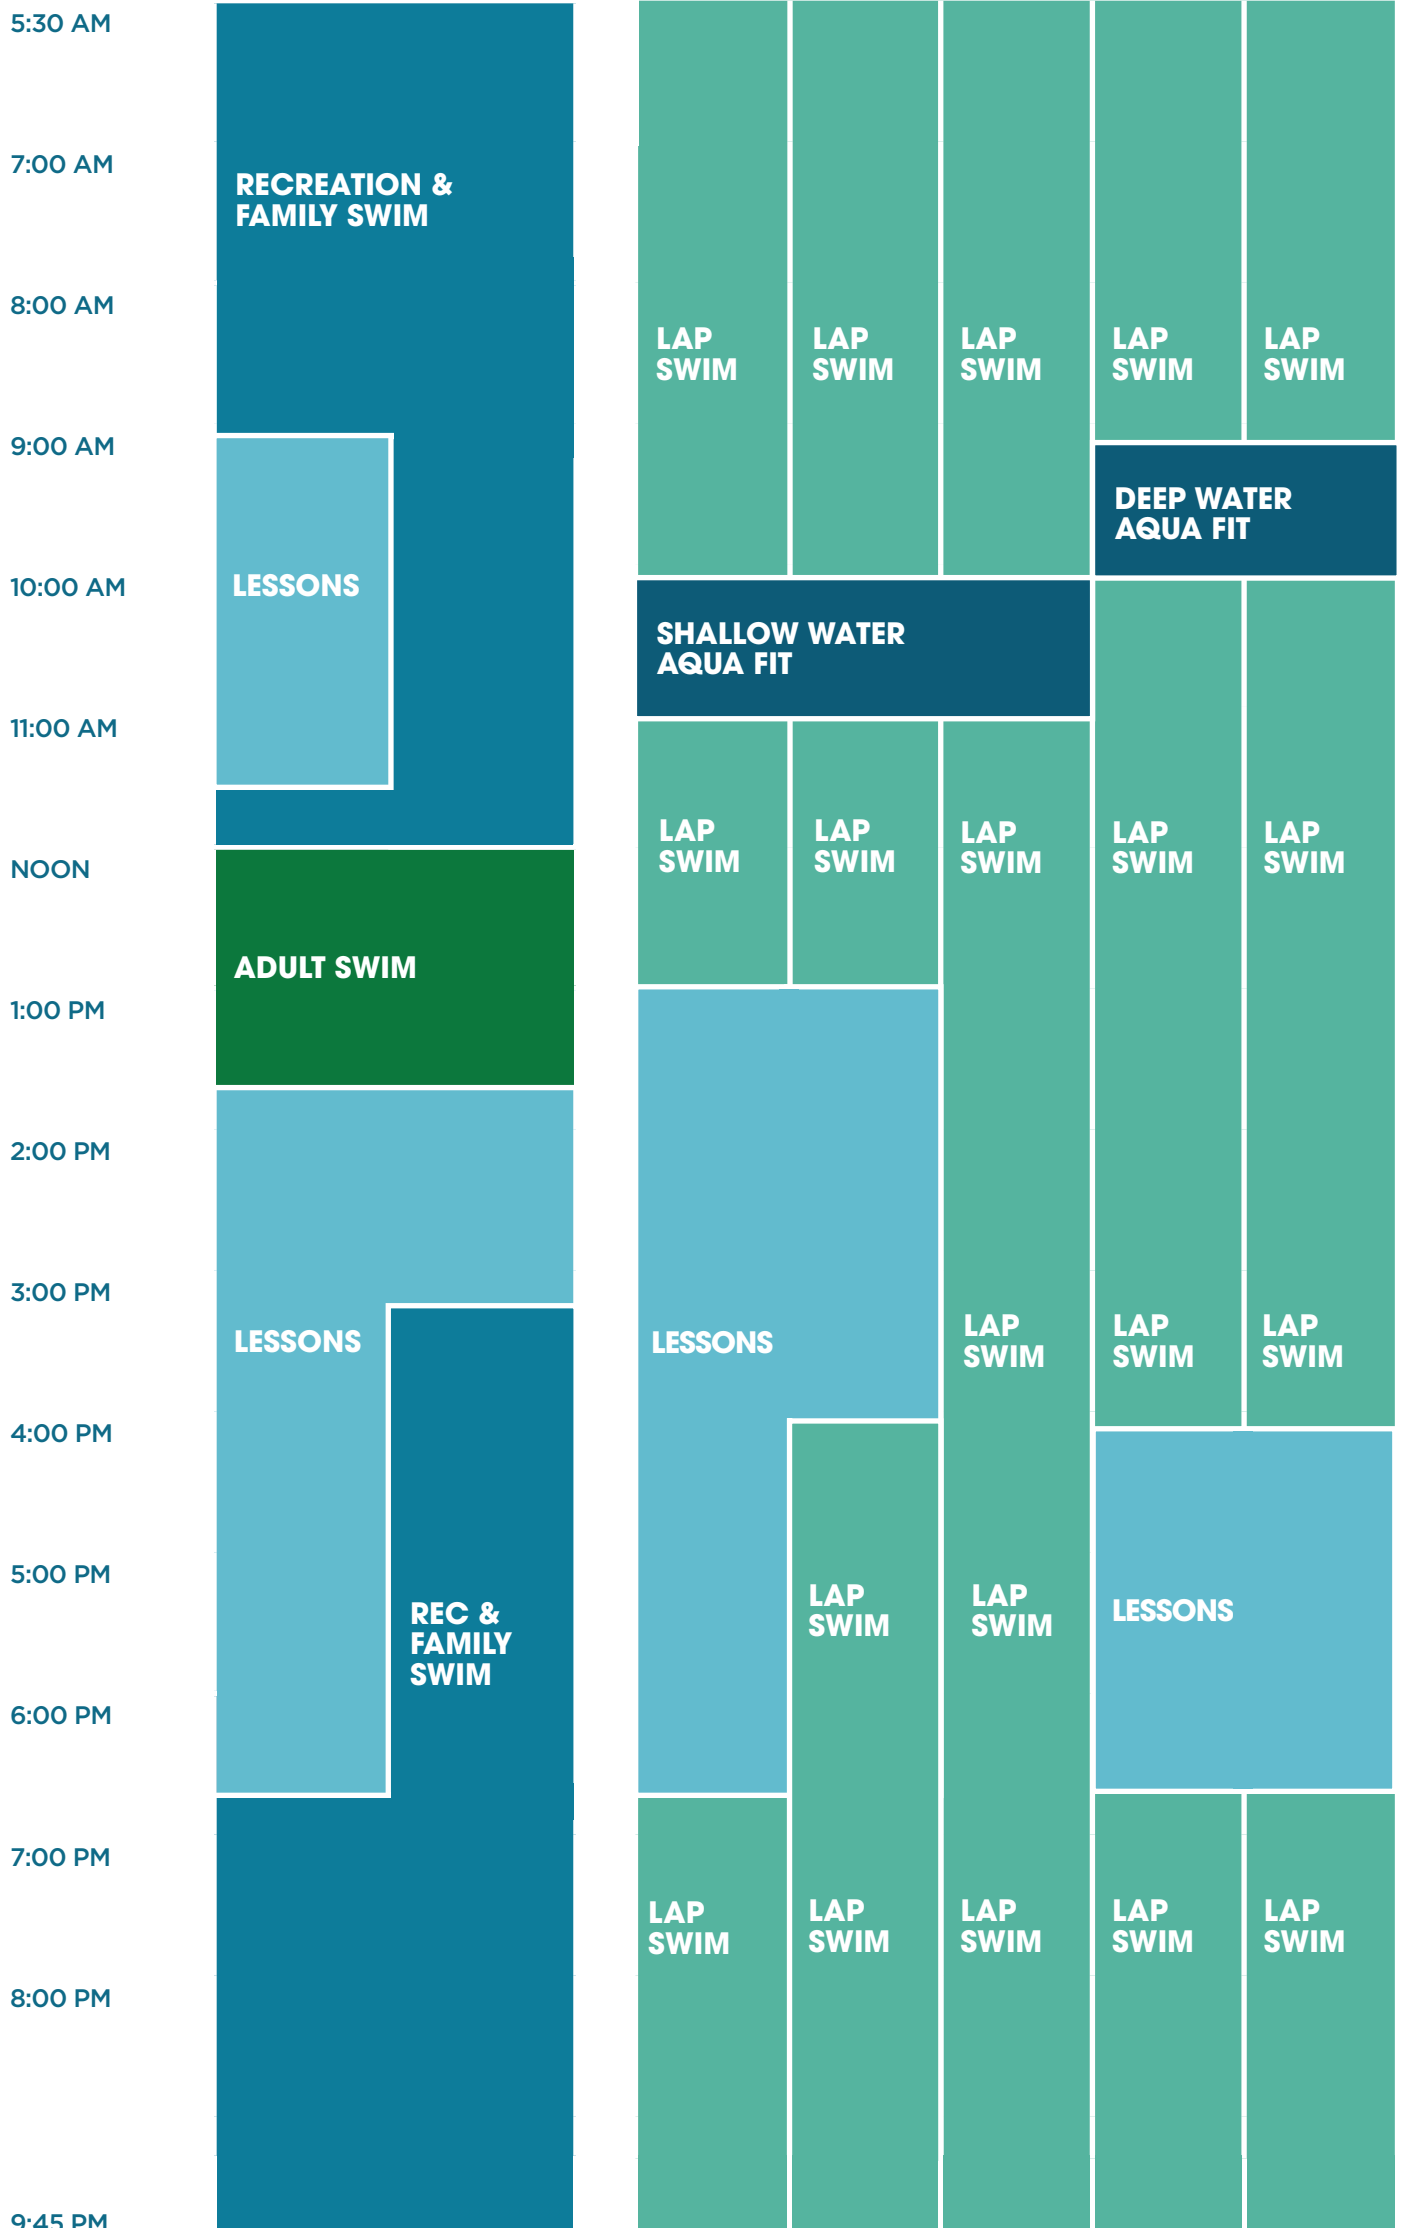

REC POOL

LAP POOL