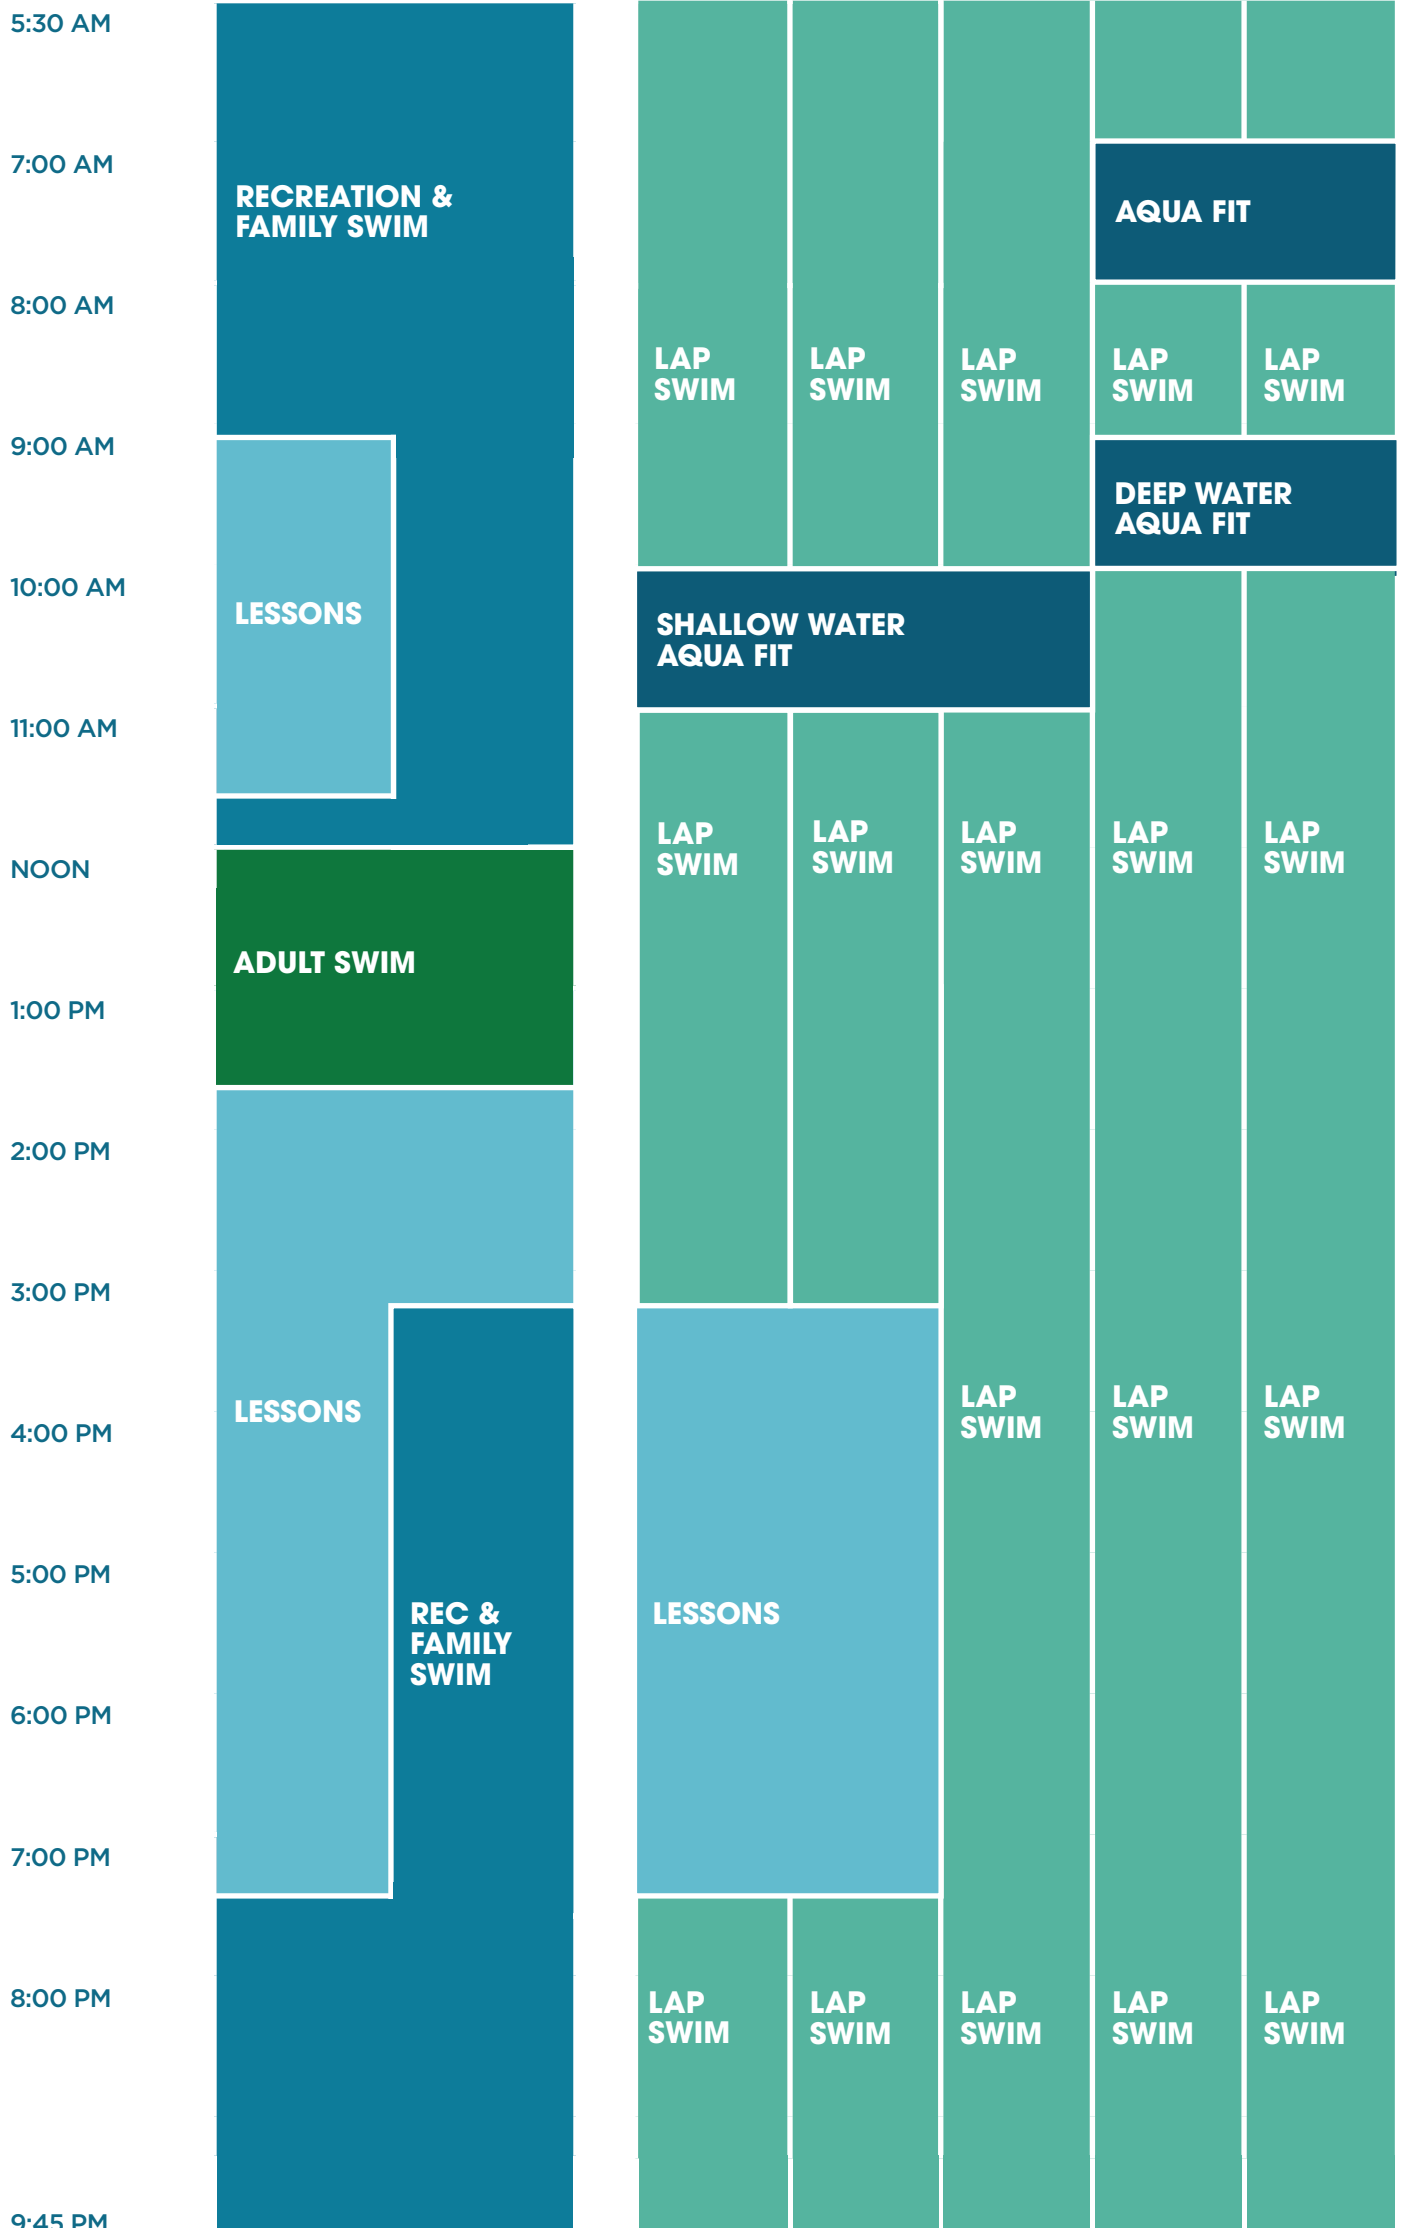

## REC POOL

## LAP POOL

## LAP POOL

5:30 AM  
7:00 AM  
8:00 AM  
9:00 AM  
10:00 AM  
11:00 AM  
NOON  
1:00 PM  
2:00 PM  
3:00 PM  
4:00 PM  
5:00 PM  
6:00 PM  
7:00 PM  
8:00 PM  
9:45 PM

## LAP POOL

7:00 AM	RECREATION & FAMILY SWIM	LAP SWIM	LAP SWIM			
8:00 AM	LESSONS	LESSONS	LAP SWIM	LAP SWIM	LAP SWIM	LAP SWIM
9:00 AM						
10:00 AM						
11:00 AM						
NOON	RECREATION & FAMILY SWIM	LAP SWIM	LAP SWIM	LAP SWIM	LAP SWIM	LAP SWIM
1:00 PM						
2:00 PM						
3:00 PM						
4:00 PM		LAP SWIM	LAP SWIM	LAP SWIM	LAP SWIM	LAP SWIM
5:00 PM						
6:45 PM						