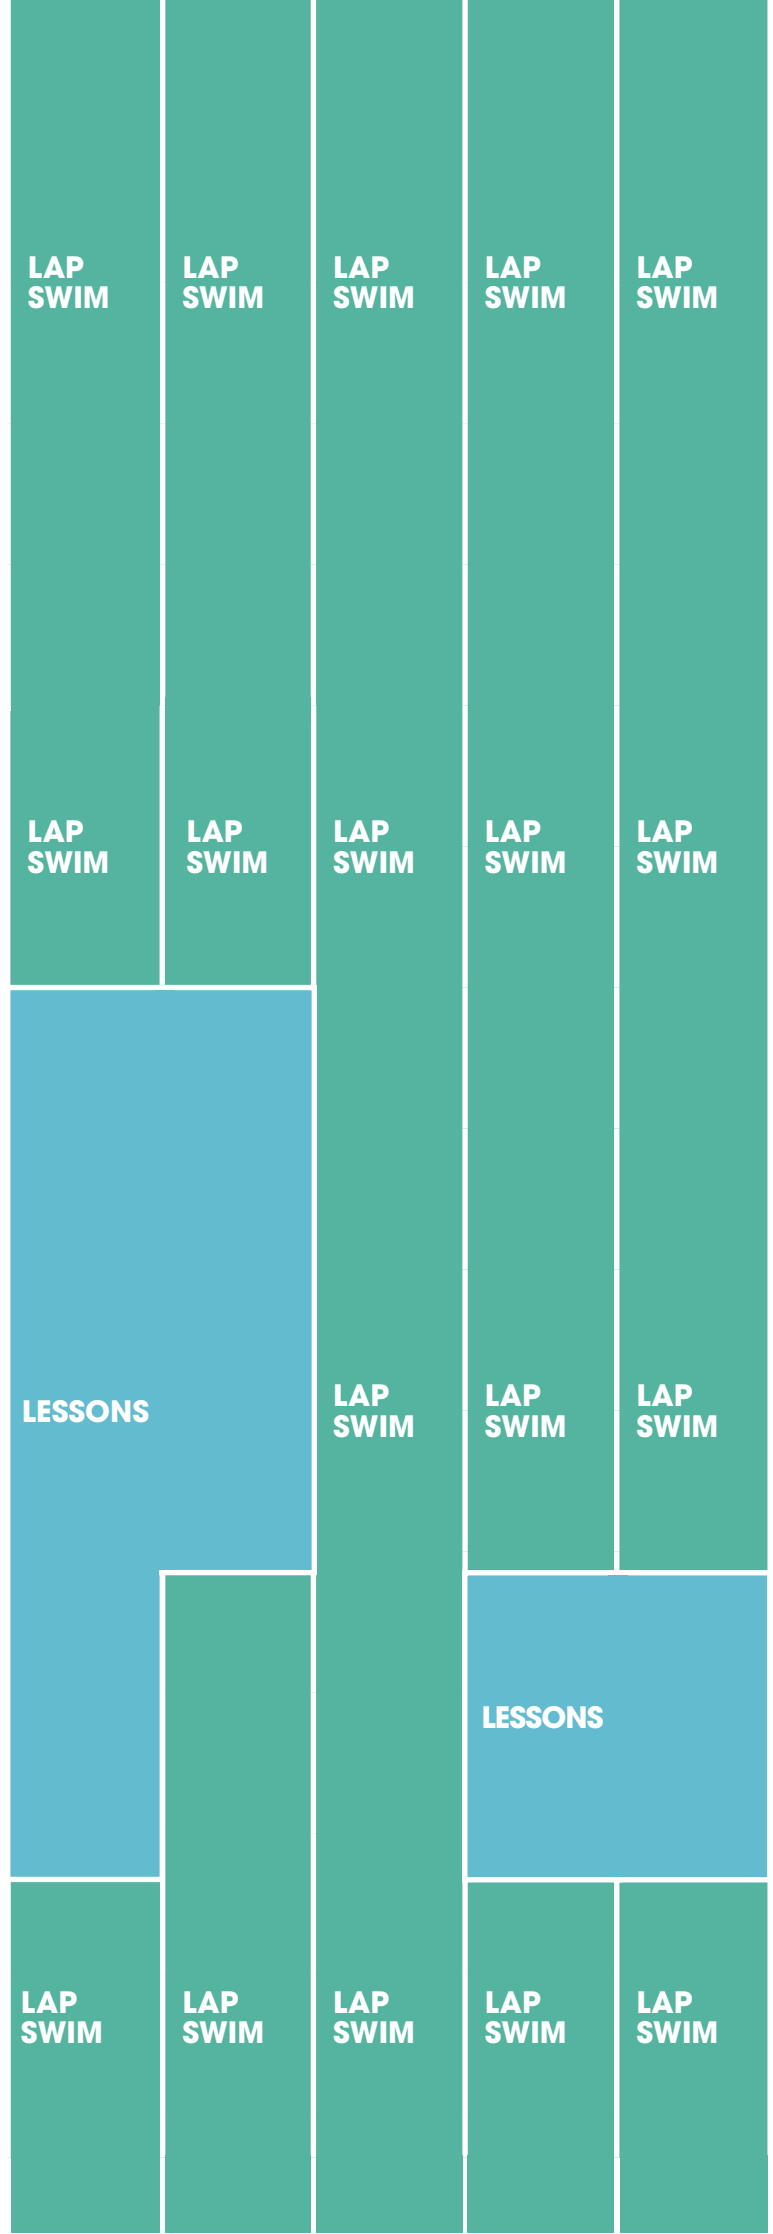

## LAP POOL

## REC POOL

## LAP POOL

5:30 AM  
7:00 AM  
8:00 AM  
9:00 AM  
10:00 AM  
11:00 AM  
NOON  
1:00 PM  
2:00 PM  
3:00 PM  
4:00 PM  
5:00 PM  
6:00 PM  
7:00 PM  
8:00 PM  
9:45 PM