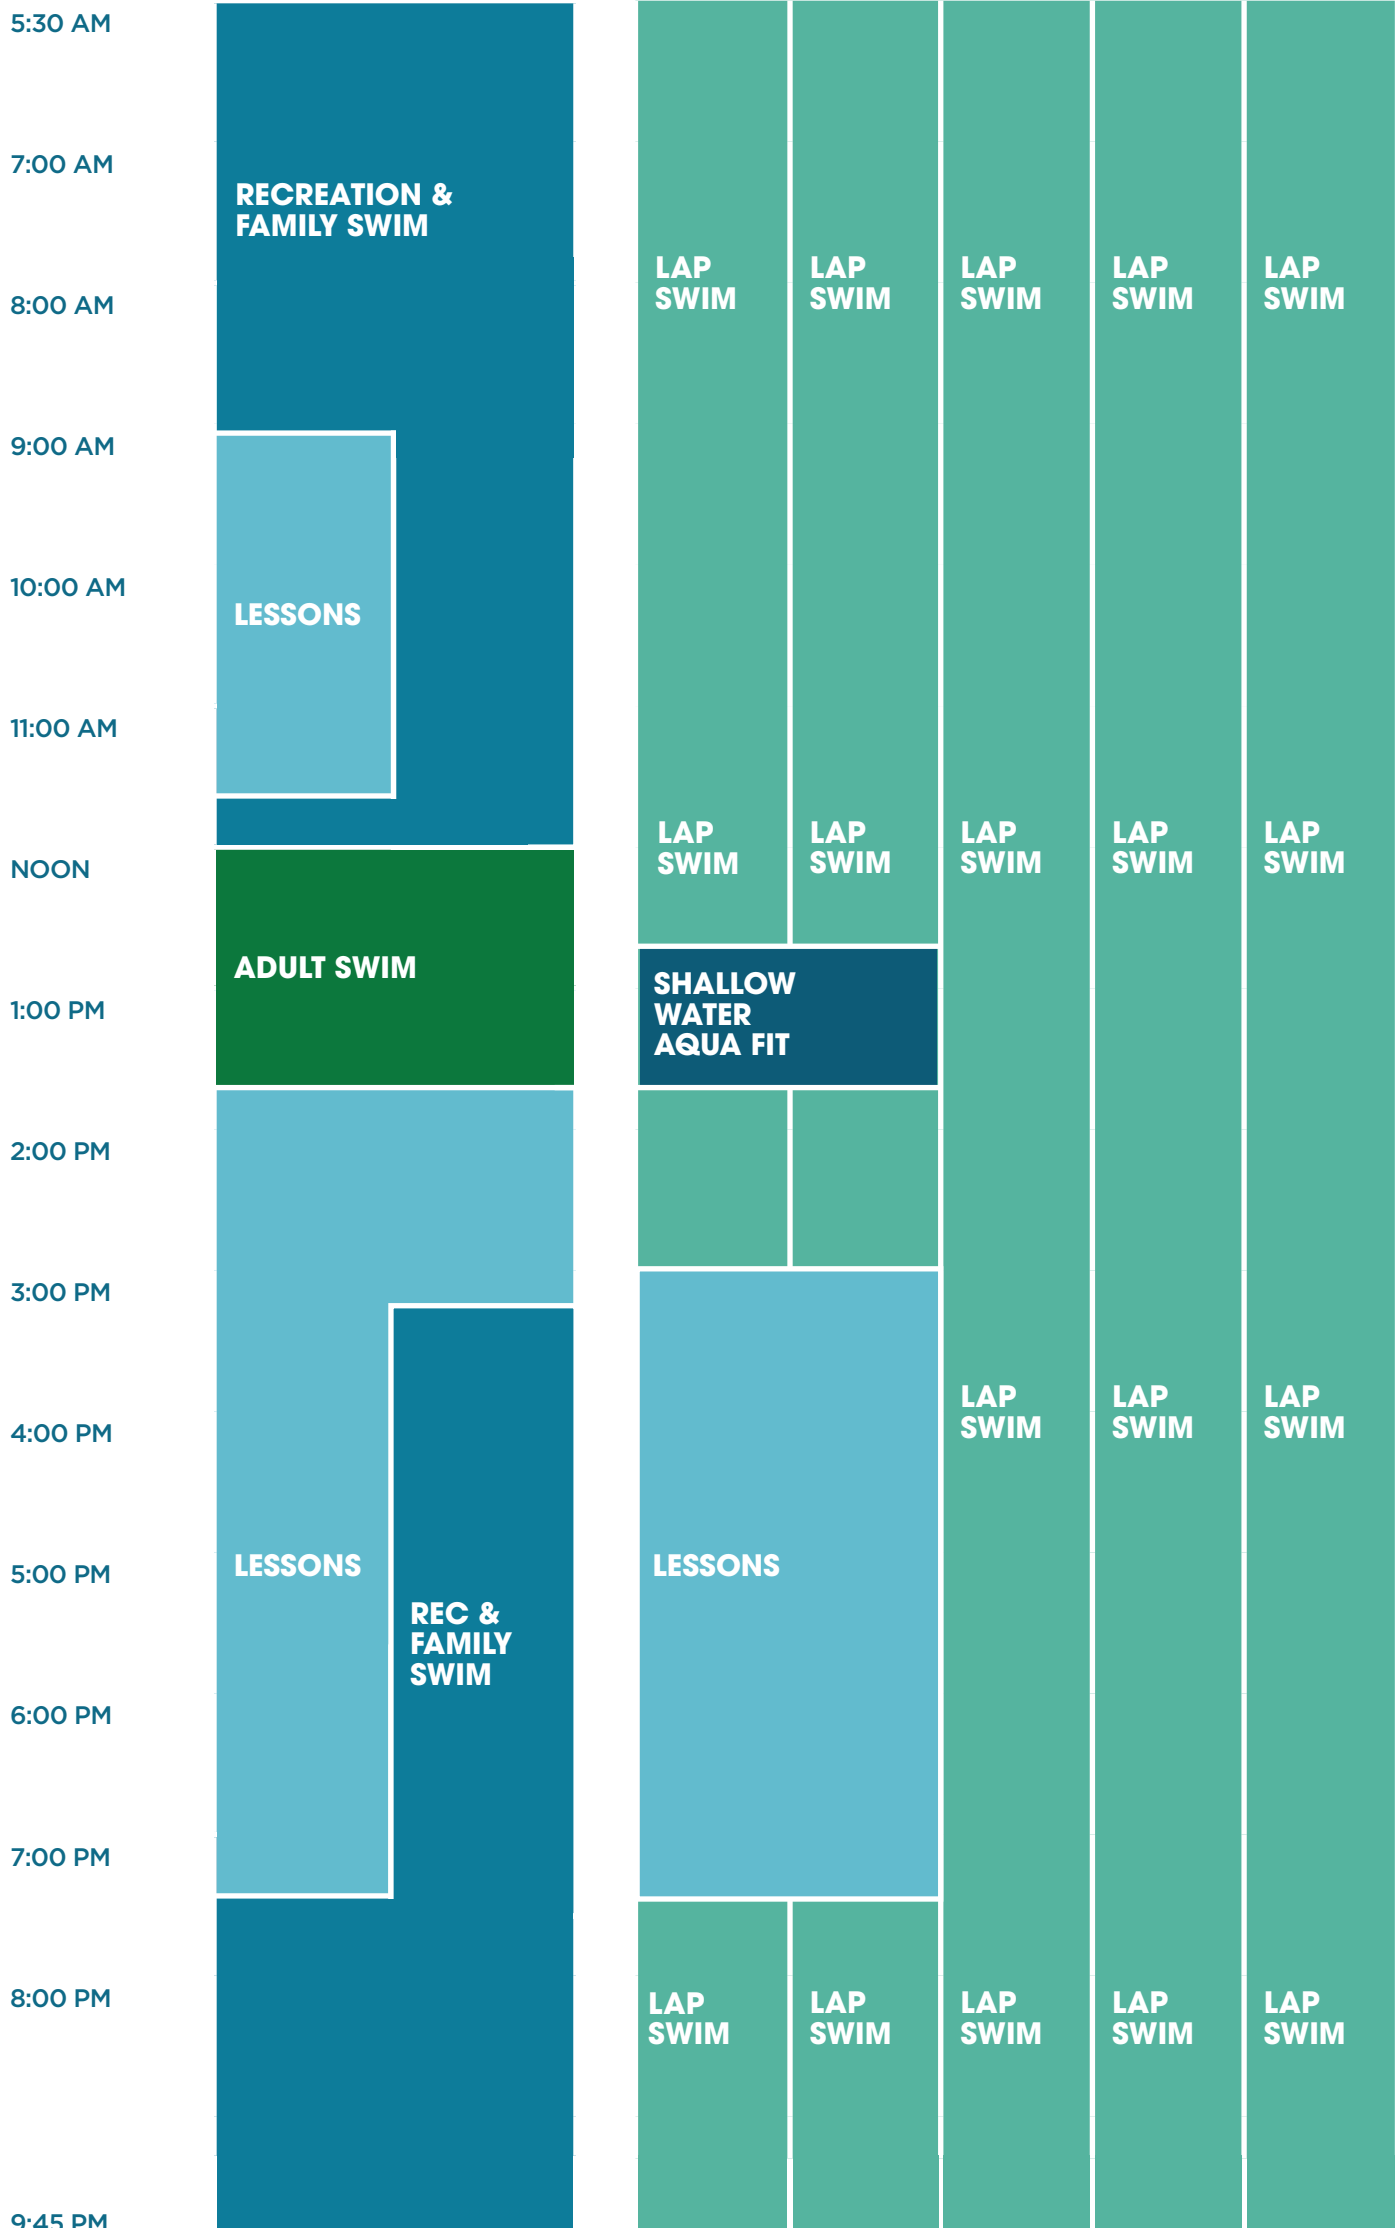

REC POOL

LAP POOL