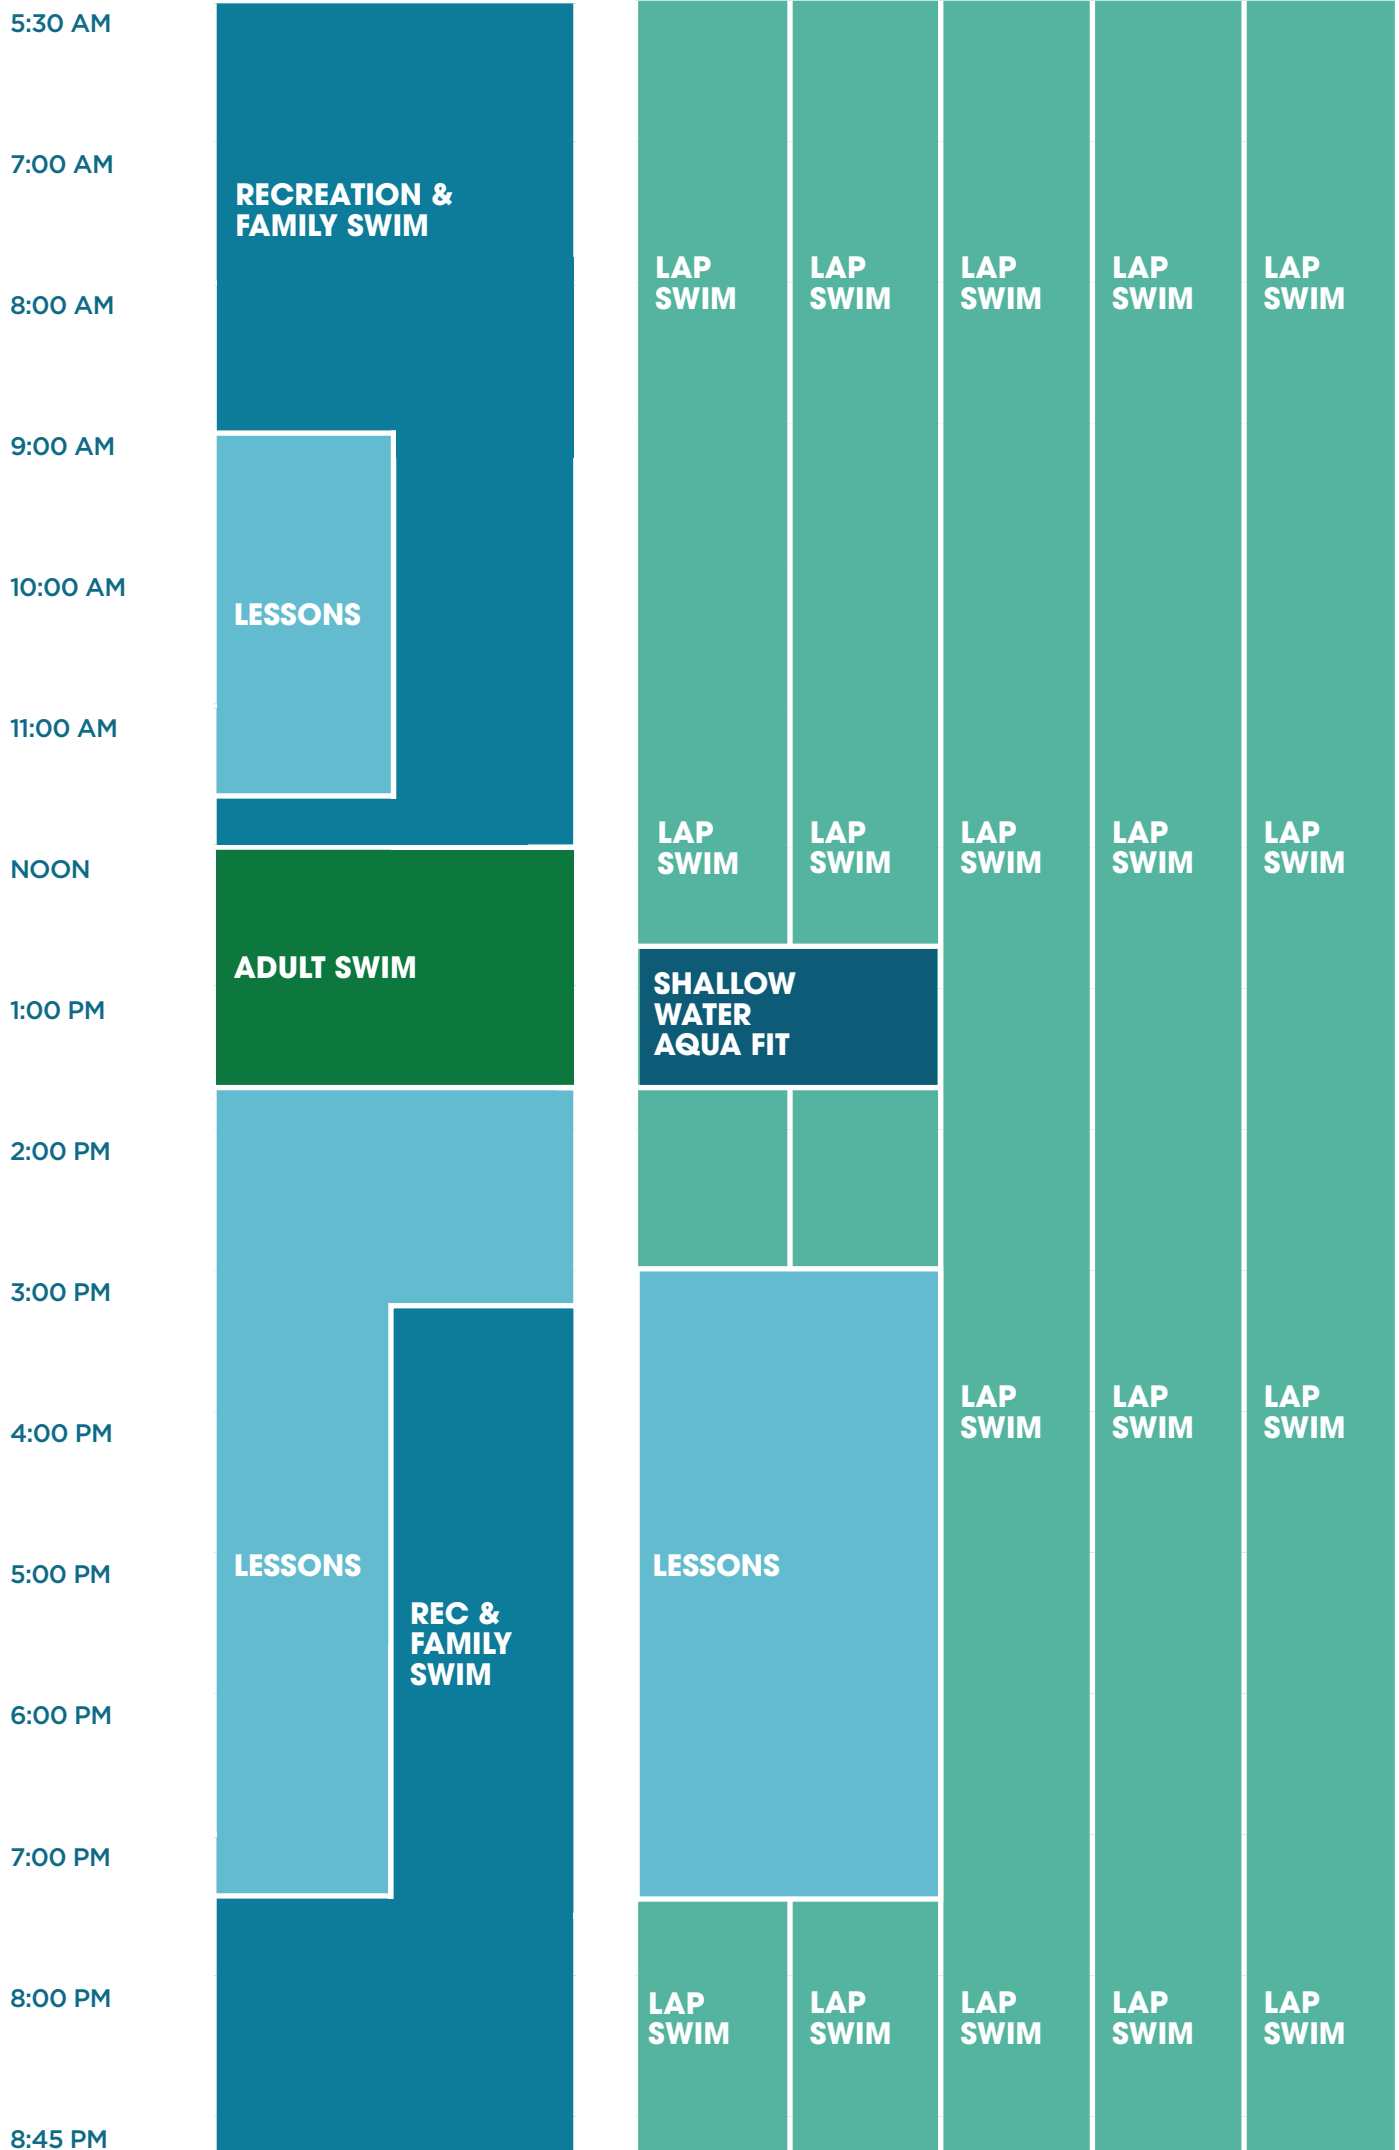

REC POOL

LAP POOL