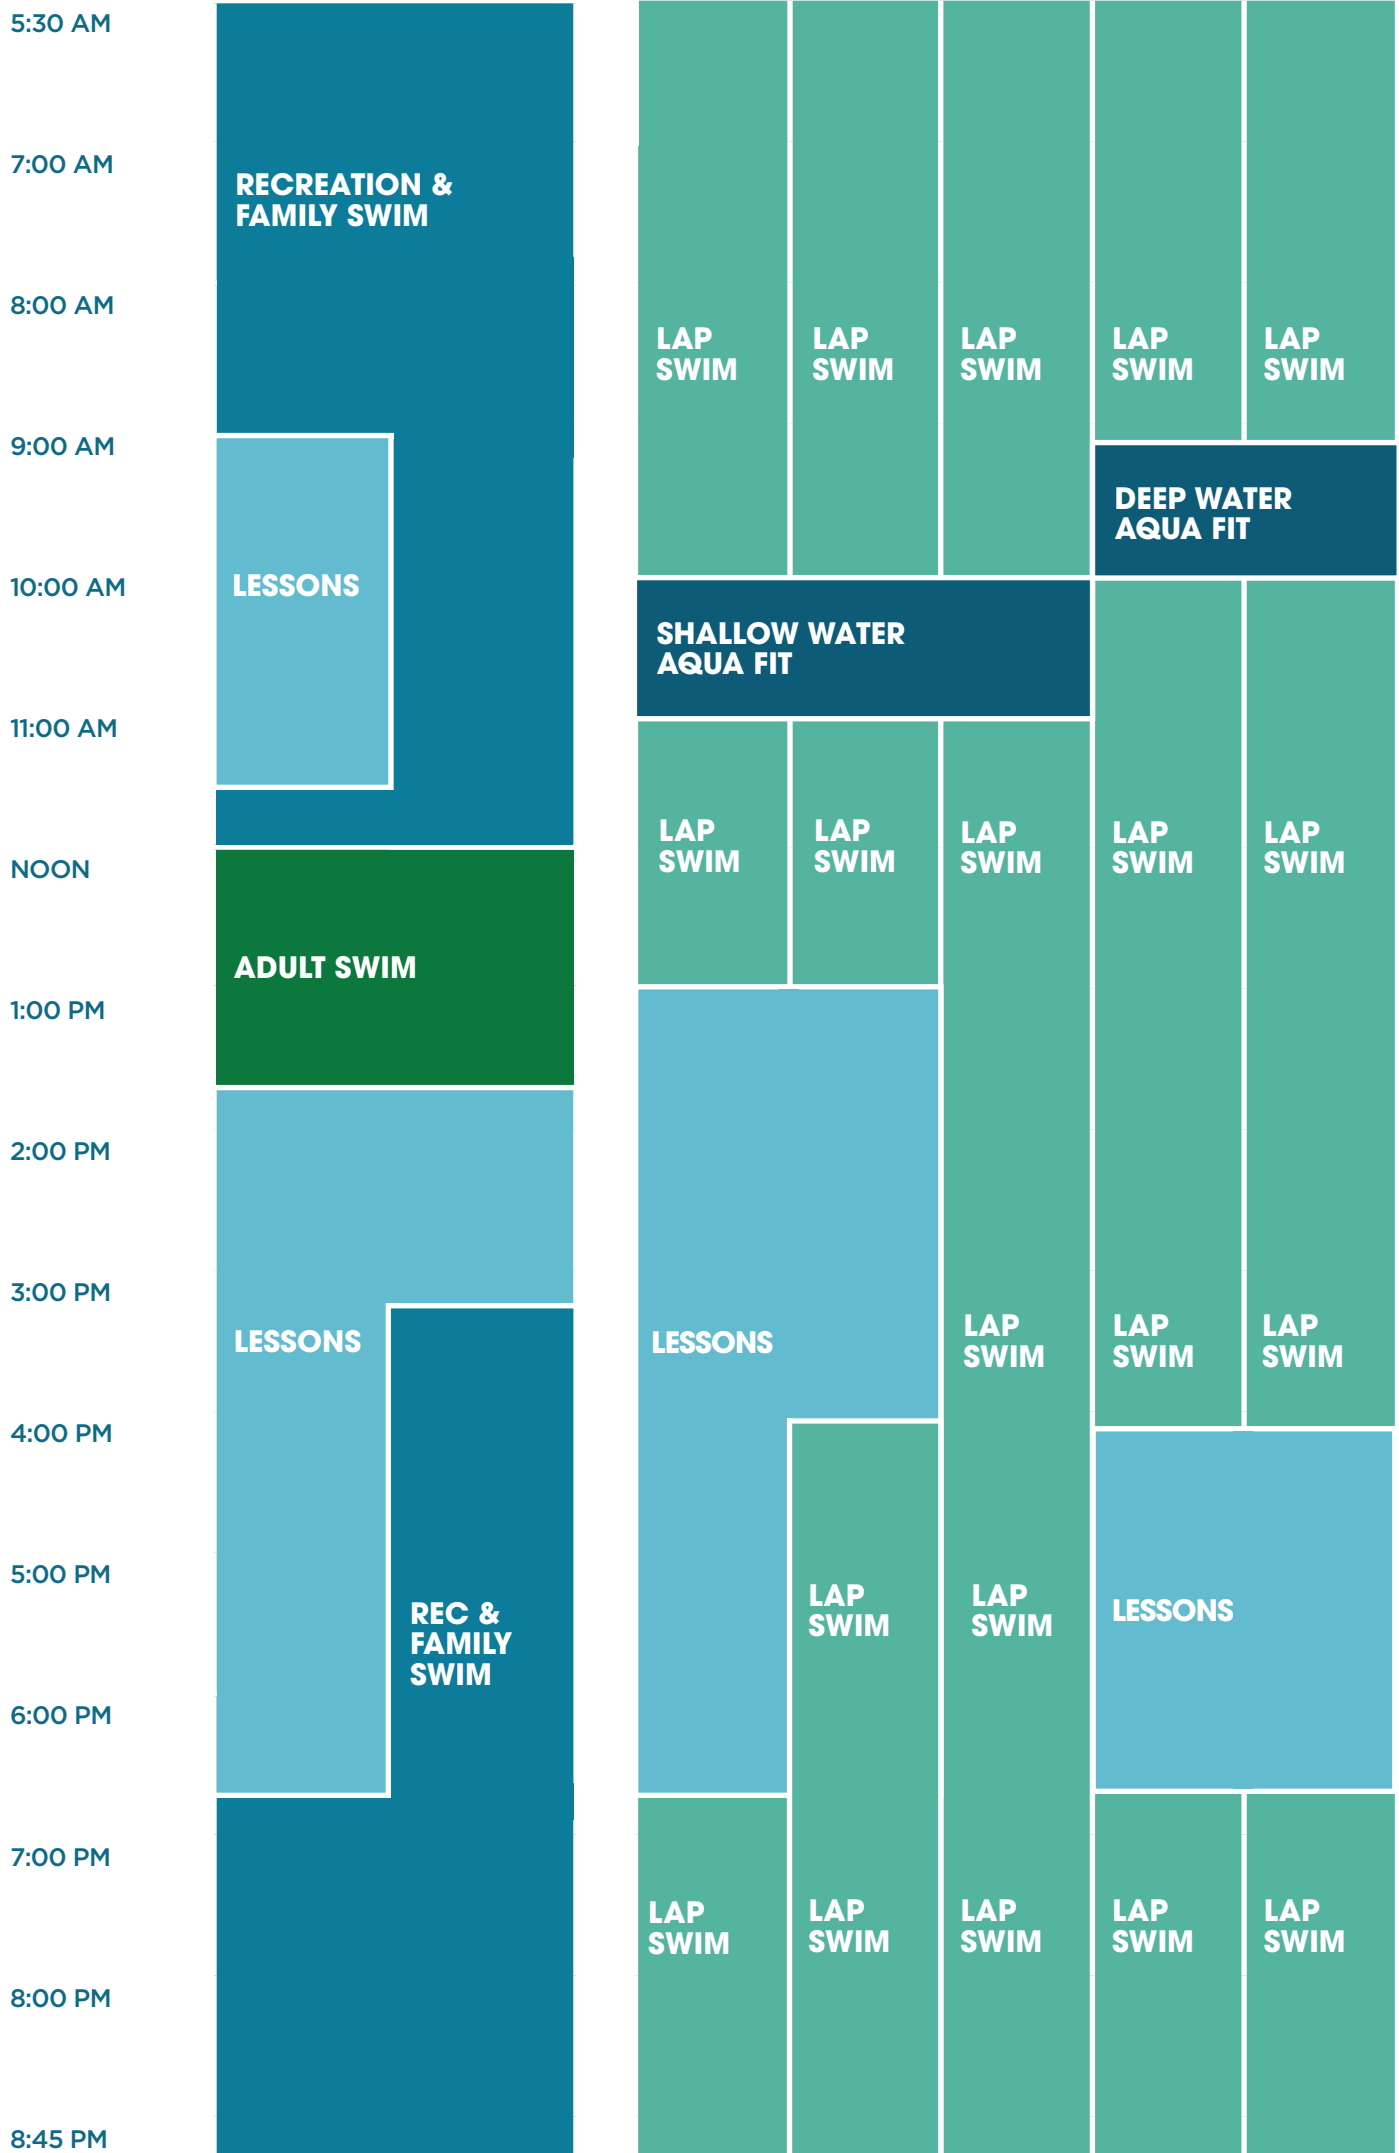

REC POOL

LAP POOL