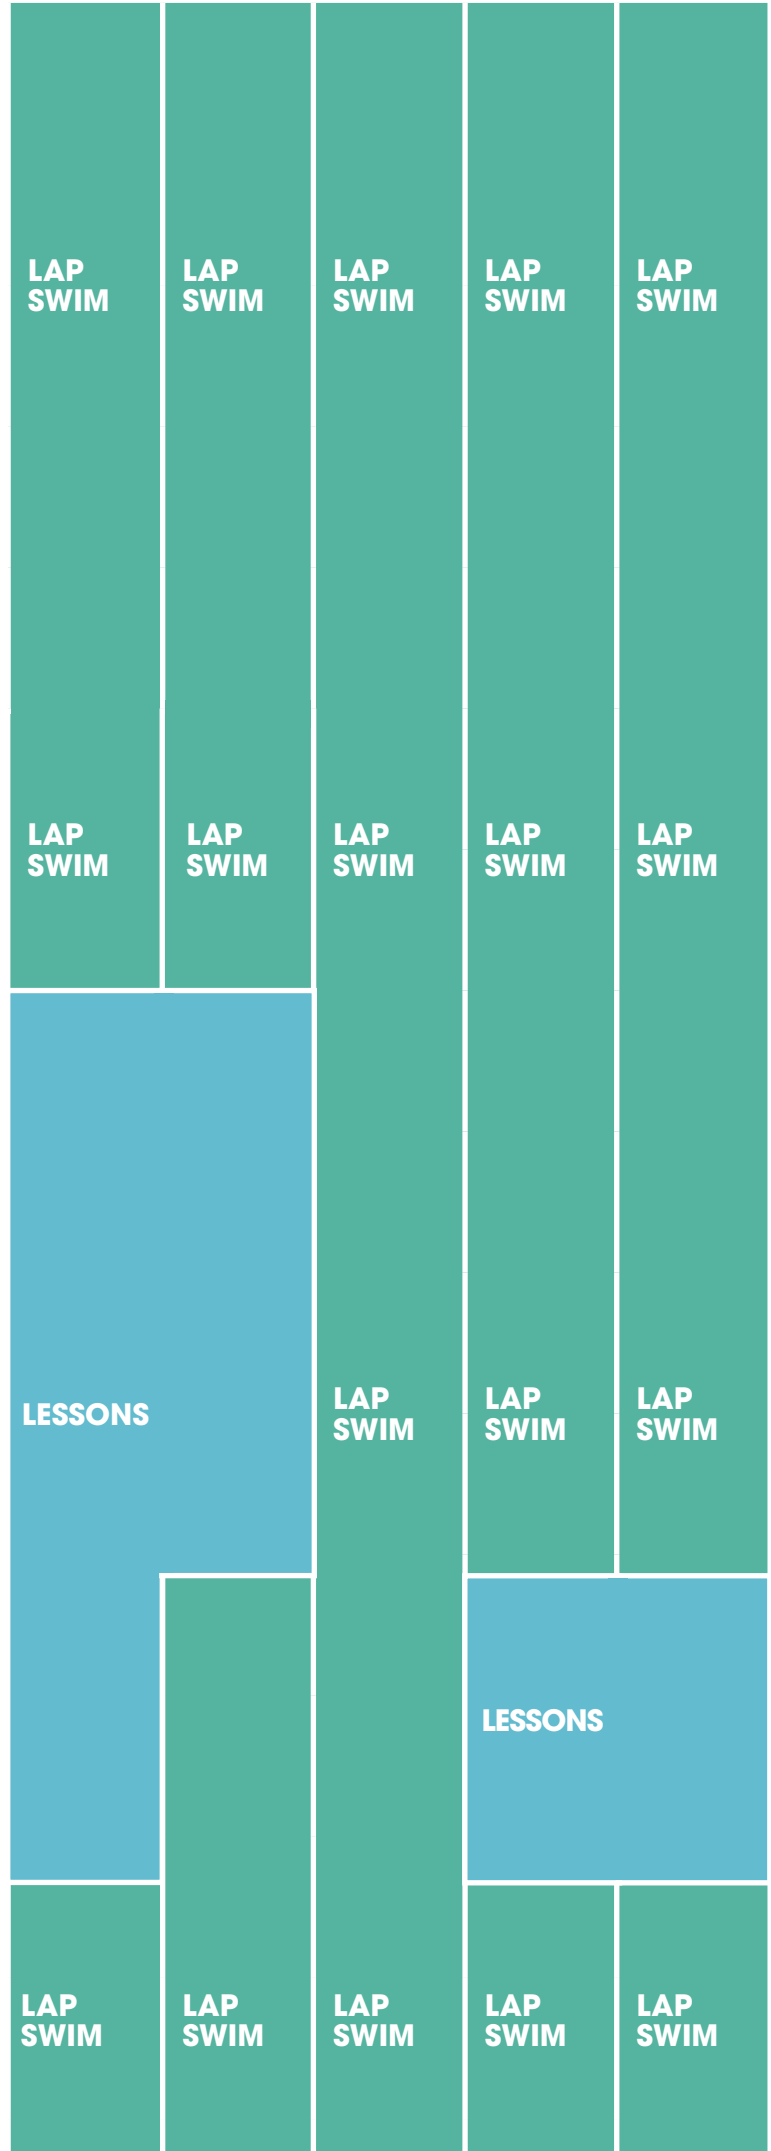

## LAP POOL

## REC POOL

## LAP POOL

5:30 AM  
7:00 AM  
8:00 AM  
9:00 AM  
10:00 AM  
11:00 AM  
NOON  
1:00 PM  
2:00 PM  
3:00 PM  
4:00 PM  
5:00 PM  
6:00 PM  
7:00 PM  
8:00 PM  
8:45 PM