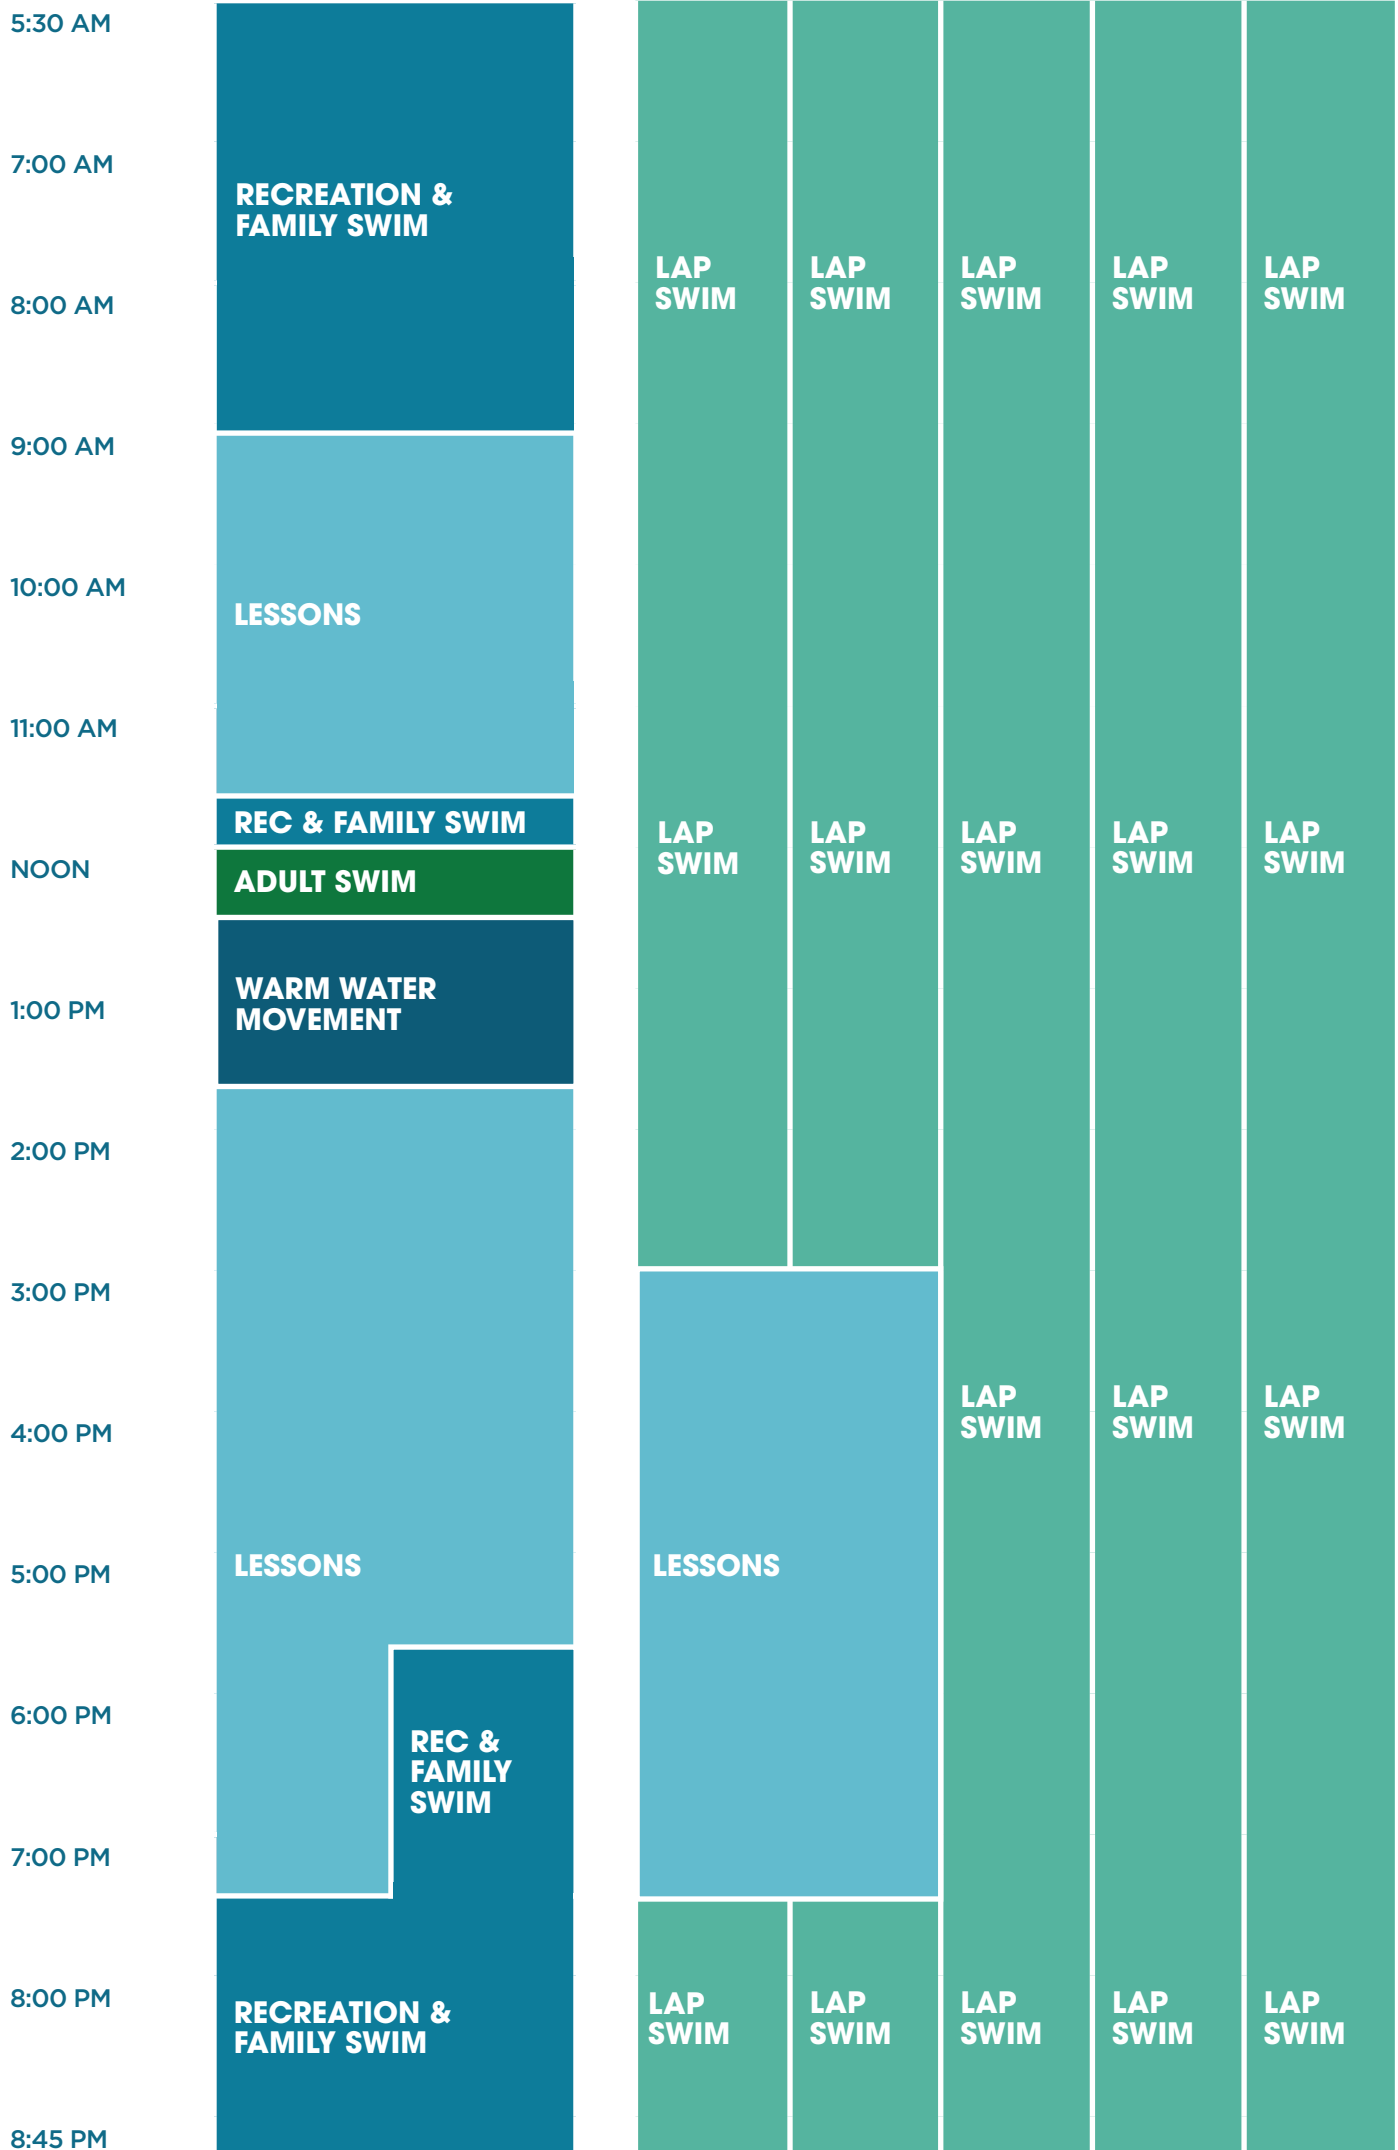

REC POOL

LAP POOL