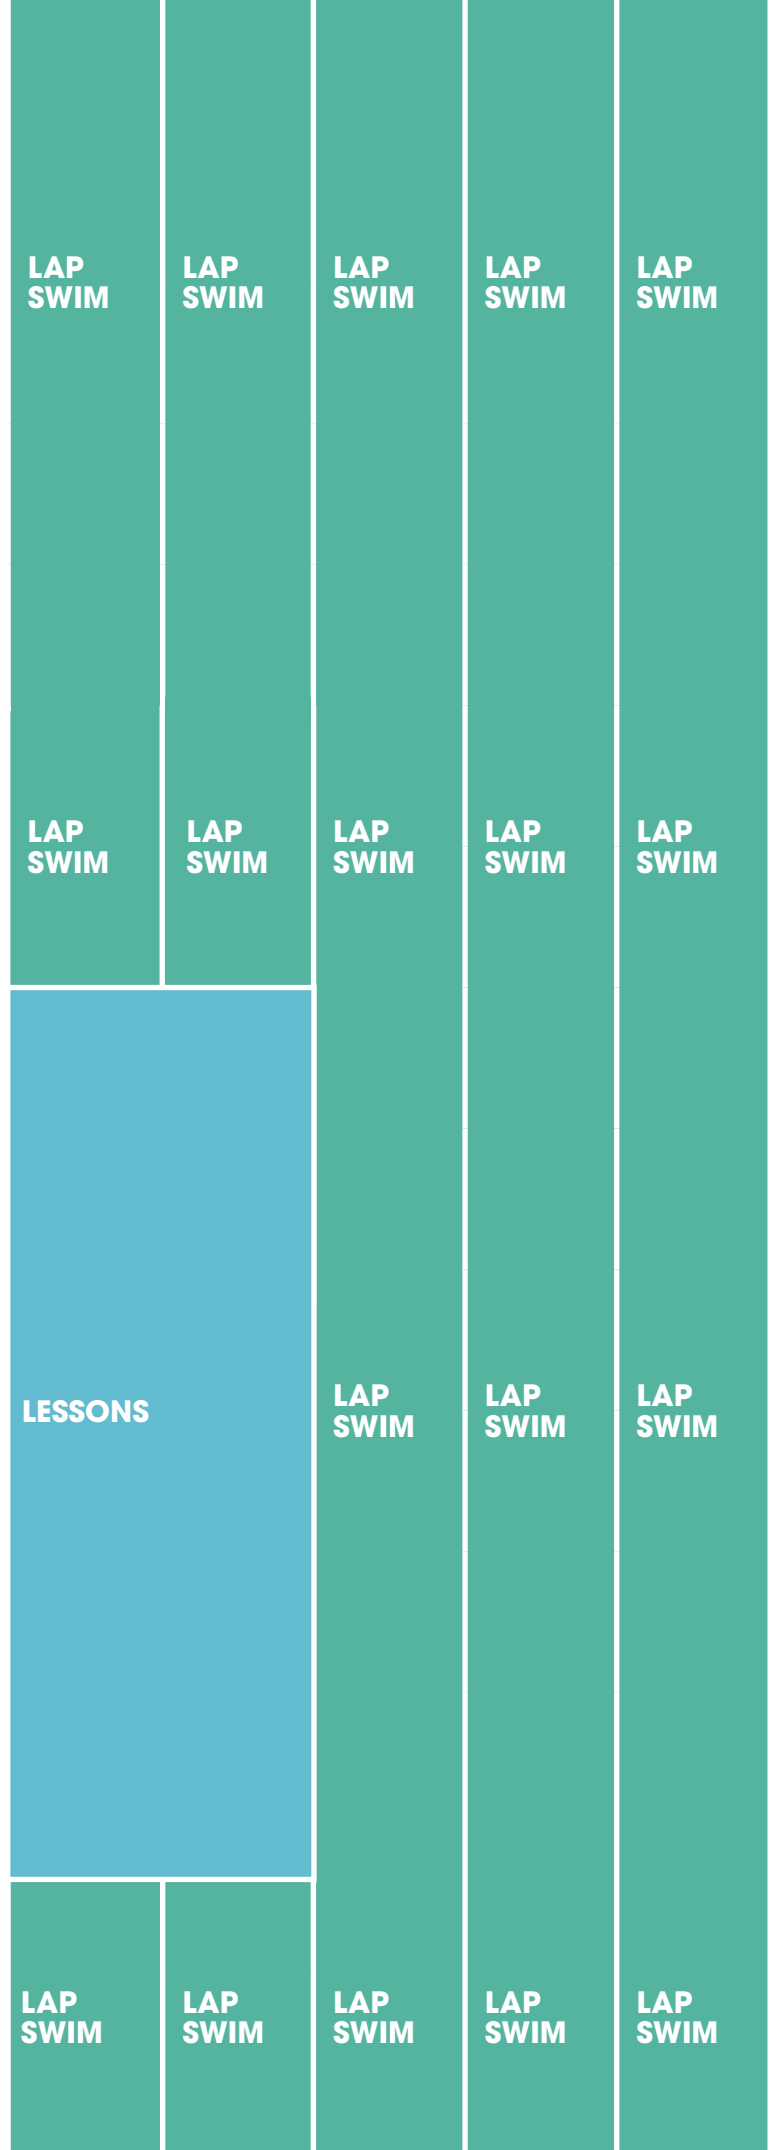

## LAP POOL

## REC POOL

## LAP POOL

5:30 AM  
7:00 AM  
8:00 AM  
9:00 AM  
10:00 AM  
11:00 AM  
NOON  
1:00 PM  
2:00 PM  
3:00 PM  
4:00 PM  
5:00 PM  
6:00 PM  
7:00 PM  
8:00 PM  
8:45 PM