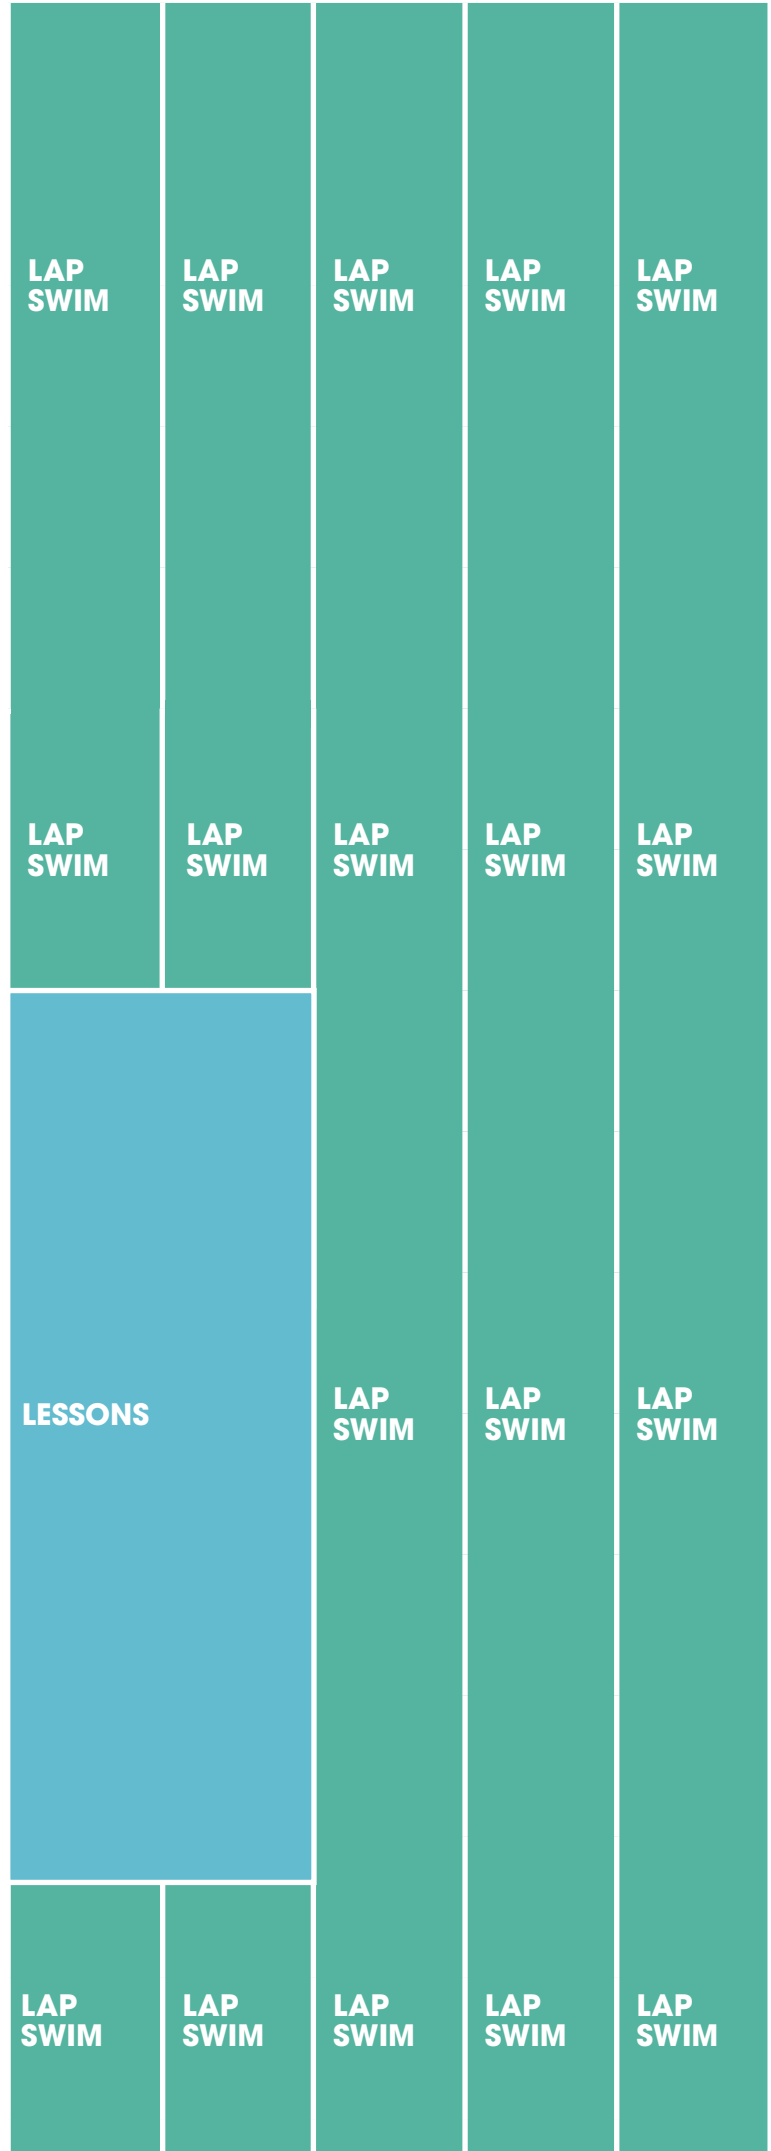

## LAP POOL

## REC POOL

## LAP POOL

5:30 AM  
7:00 AM  
8:00 AM  
9:00 AM  
10:00 AM  
11:00 AM  
NOON  
1:00 PM  
2:00 PM  
3:00 PM  
4:00 PM  
5:00 PM  
6:00 PM  
7:00 PM  
8:00 PM  
8:45 PM