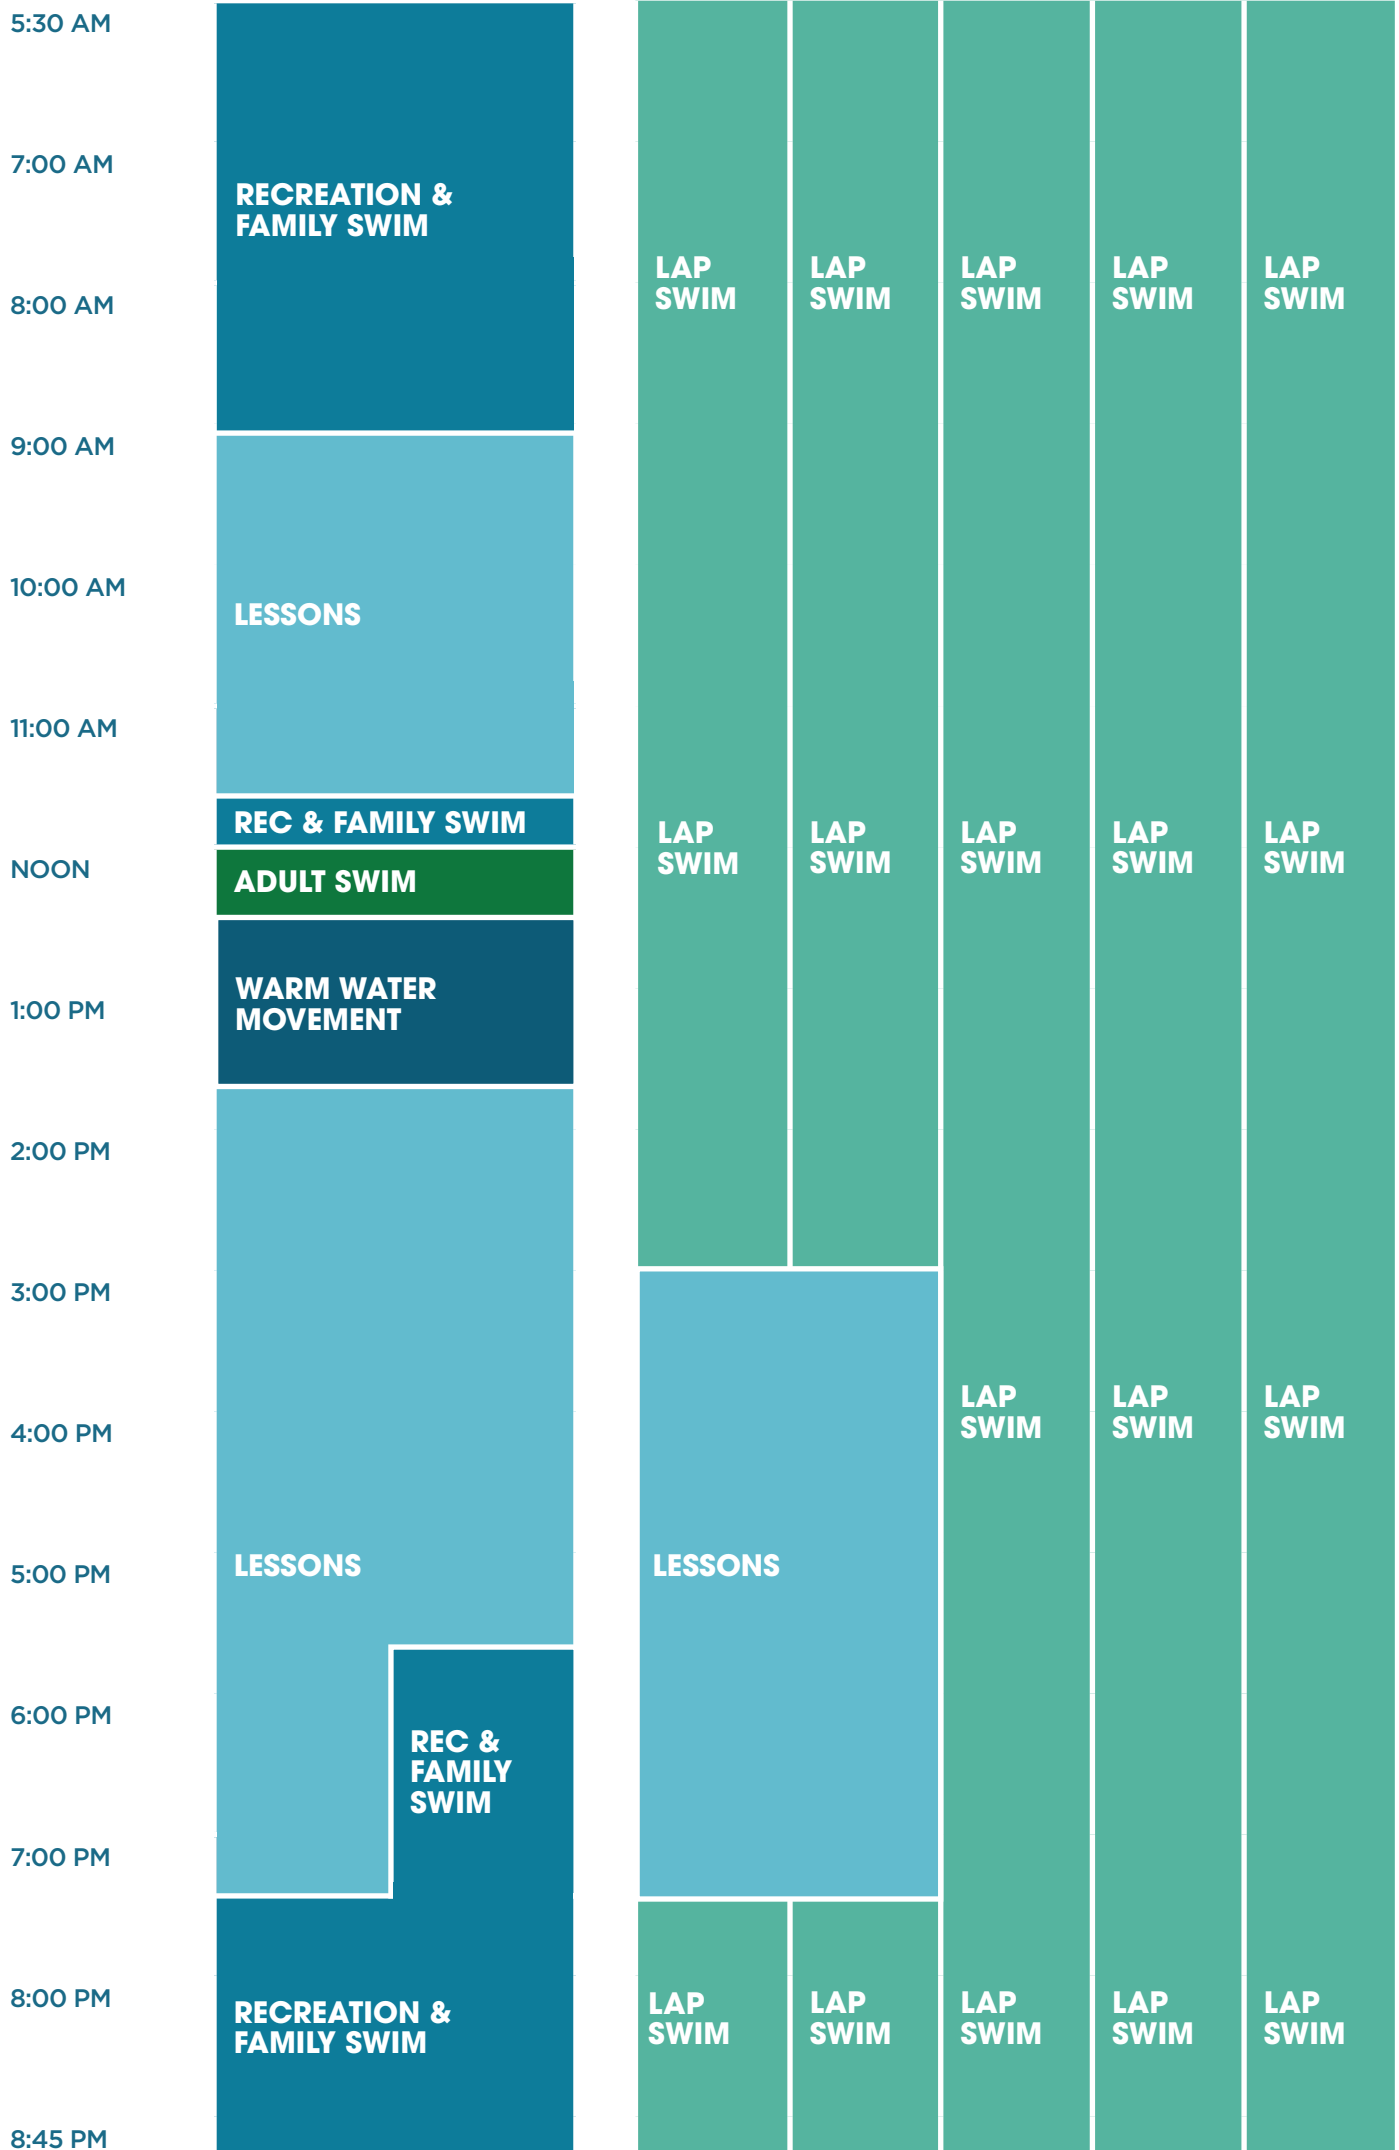

REC POOL

LAP POOL