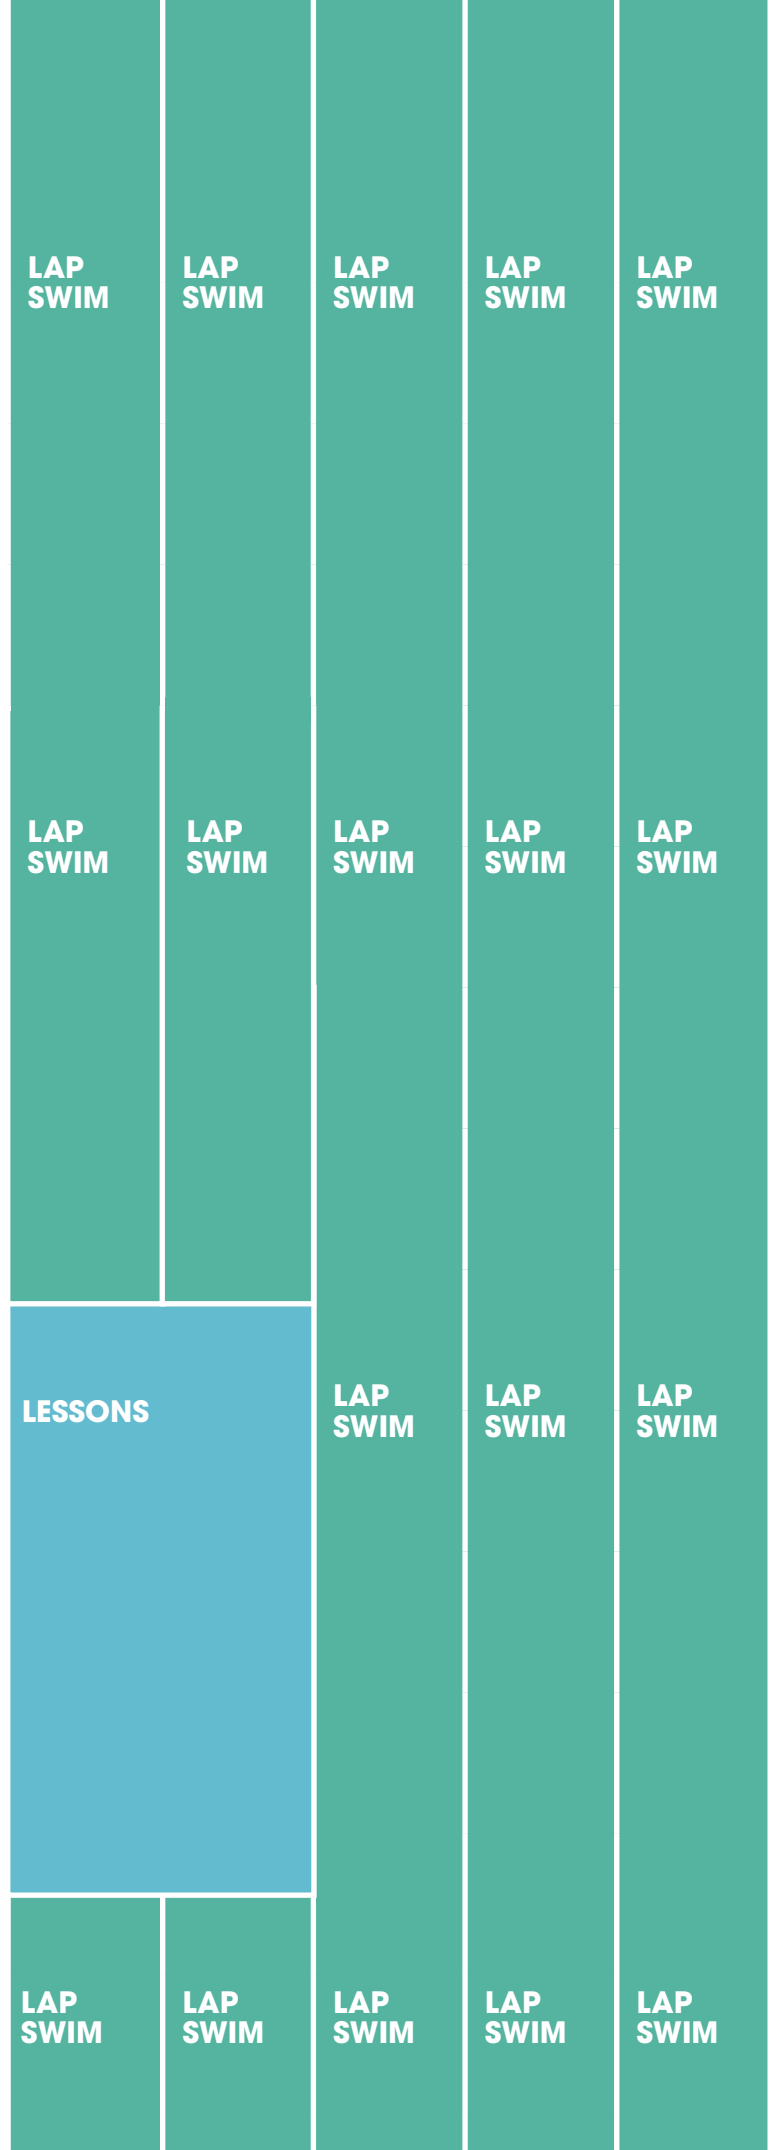

REC POOL

LAP POOL

REC POOL

LAP POOL

5:30 AM	RECREATION & FAMILY SWIM		PURPLE PATCH	PURPLE PATCH	PURPLE PATCH	PURPLE PATCH	PURPLE PATCH
7:00 AM	AQUA FIT 30/30		AQUA FIT 30/30		LAP SWIM	LAP SWIM	LAP SWIM
8:00 AM			LAP SWIM	LAP SWIM			
9:00 AM	LESSONS	CAMP	SHALLOW WATER AQUA FIT	SHALLOW WATER AQUA FIT	LAP SWIM	LAP SWIM	DEEP WATER AQUA FIT
10:00 AM							
11:00 AM	REC & FAMILY SWIM		LAP SWIM	LAP SWIM	LAP SWIM	LAP SWIM	LAP SWIM
NOON	ADULT SWIM						
1:00 PM	CAMP		LAP SWIM	LAP SWIM	LAP SWIM	LAP SWIM	LAP SWIM
2:00 PM							
3:00 PM			LAP SWIM	LAP SWIM	LAP SWIM	LAP SWIM	LAP SWIM
4:00 PM	LESSONS						
5:00 PM	LESSONS		LAP SWIM	LAP SWIM	LAP SWIM	LAP SWIM	LAP SWIM
6:00 PM	REC & FAMILY SWIM						
7:00 PM	RECREATION & FAMILY SWIM		LAP SWIM	LAP SWIM	LAP SWIM	LAP SWIM	LAP SWIM
8:00 PM							
8:45 PM			LAP SWIM	LAP SWIM	LAP SWIM	LAP SWIM	LAP SWIM

REC POOL

LAP POOL

5:30 AM
7:00 AM
8:00 AM
9:00 AM
10:00 AM
11:00 AM
NOON
1:00 PM
2:00 PM
3:00 PM
4:00 PM
5:00 PM
6:00 PM
7:00 PM
8:00 PM
8:45 PM

REC POOL

LAP POOL

5:30 AM	RECREATION & FAMILY SWIM	PURPLE PATCH	PURPLE PATCH	PURPLE PATCH	PURPLE PATCH	PURPLE PATCH
7:00 AM		LAP SWIM	LAP SWIM	LAP SWIM	LAP SWIM	LAP SWIM
8:00 AM						
9:00 AM	CAMP	SHALLOW WATER AQUA FIT	LAP SWIM	LAP SWIM	DEEP WATER AQUA FIT	
10:00 AM						
11:00 AM	REC & FAMILY SWIM	LAP SWIM	LAP SWIM	LAP SWIM	LAP SWIM	LAP SWIM
NOON	ADULT SWIM	LAP SWIM	LAP SWIM	LAP SWIM	LAP SWIM	LAP SWIM
1:00 PM	LESSONS	LESSONS	LESSONS	LAP SWIM	LAP SWIM	LAP SWIM
2:00 PM						
3:00 PM		LAP SWIM	LAP SWIM	LAP SWIM	LAP SWIM	LAP SWIM
4:00 PM						
5:00 PM	LESSONS	LESSONS	LAP SWIM	LAP SWIM	LESSONS	LESSONS
6:00 PM	RECREATION & FAMILY SWIM	LAP SWIM	LAP SWIM	LAP SWIM	LAP SWIM	LAP SWIM
7:00 PM						
8:00 PM						
8:45 PM						

REC POOL

LAP POOL

7:00 AM

**RECREATION &
FAMILY SWIM**

**LAP
SWIM**

**LAP
SWIM**

8:00 AM

9:00 AM