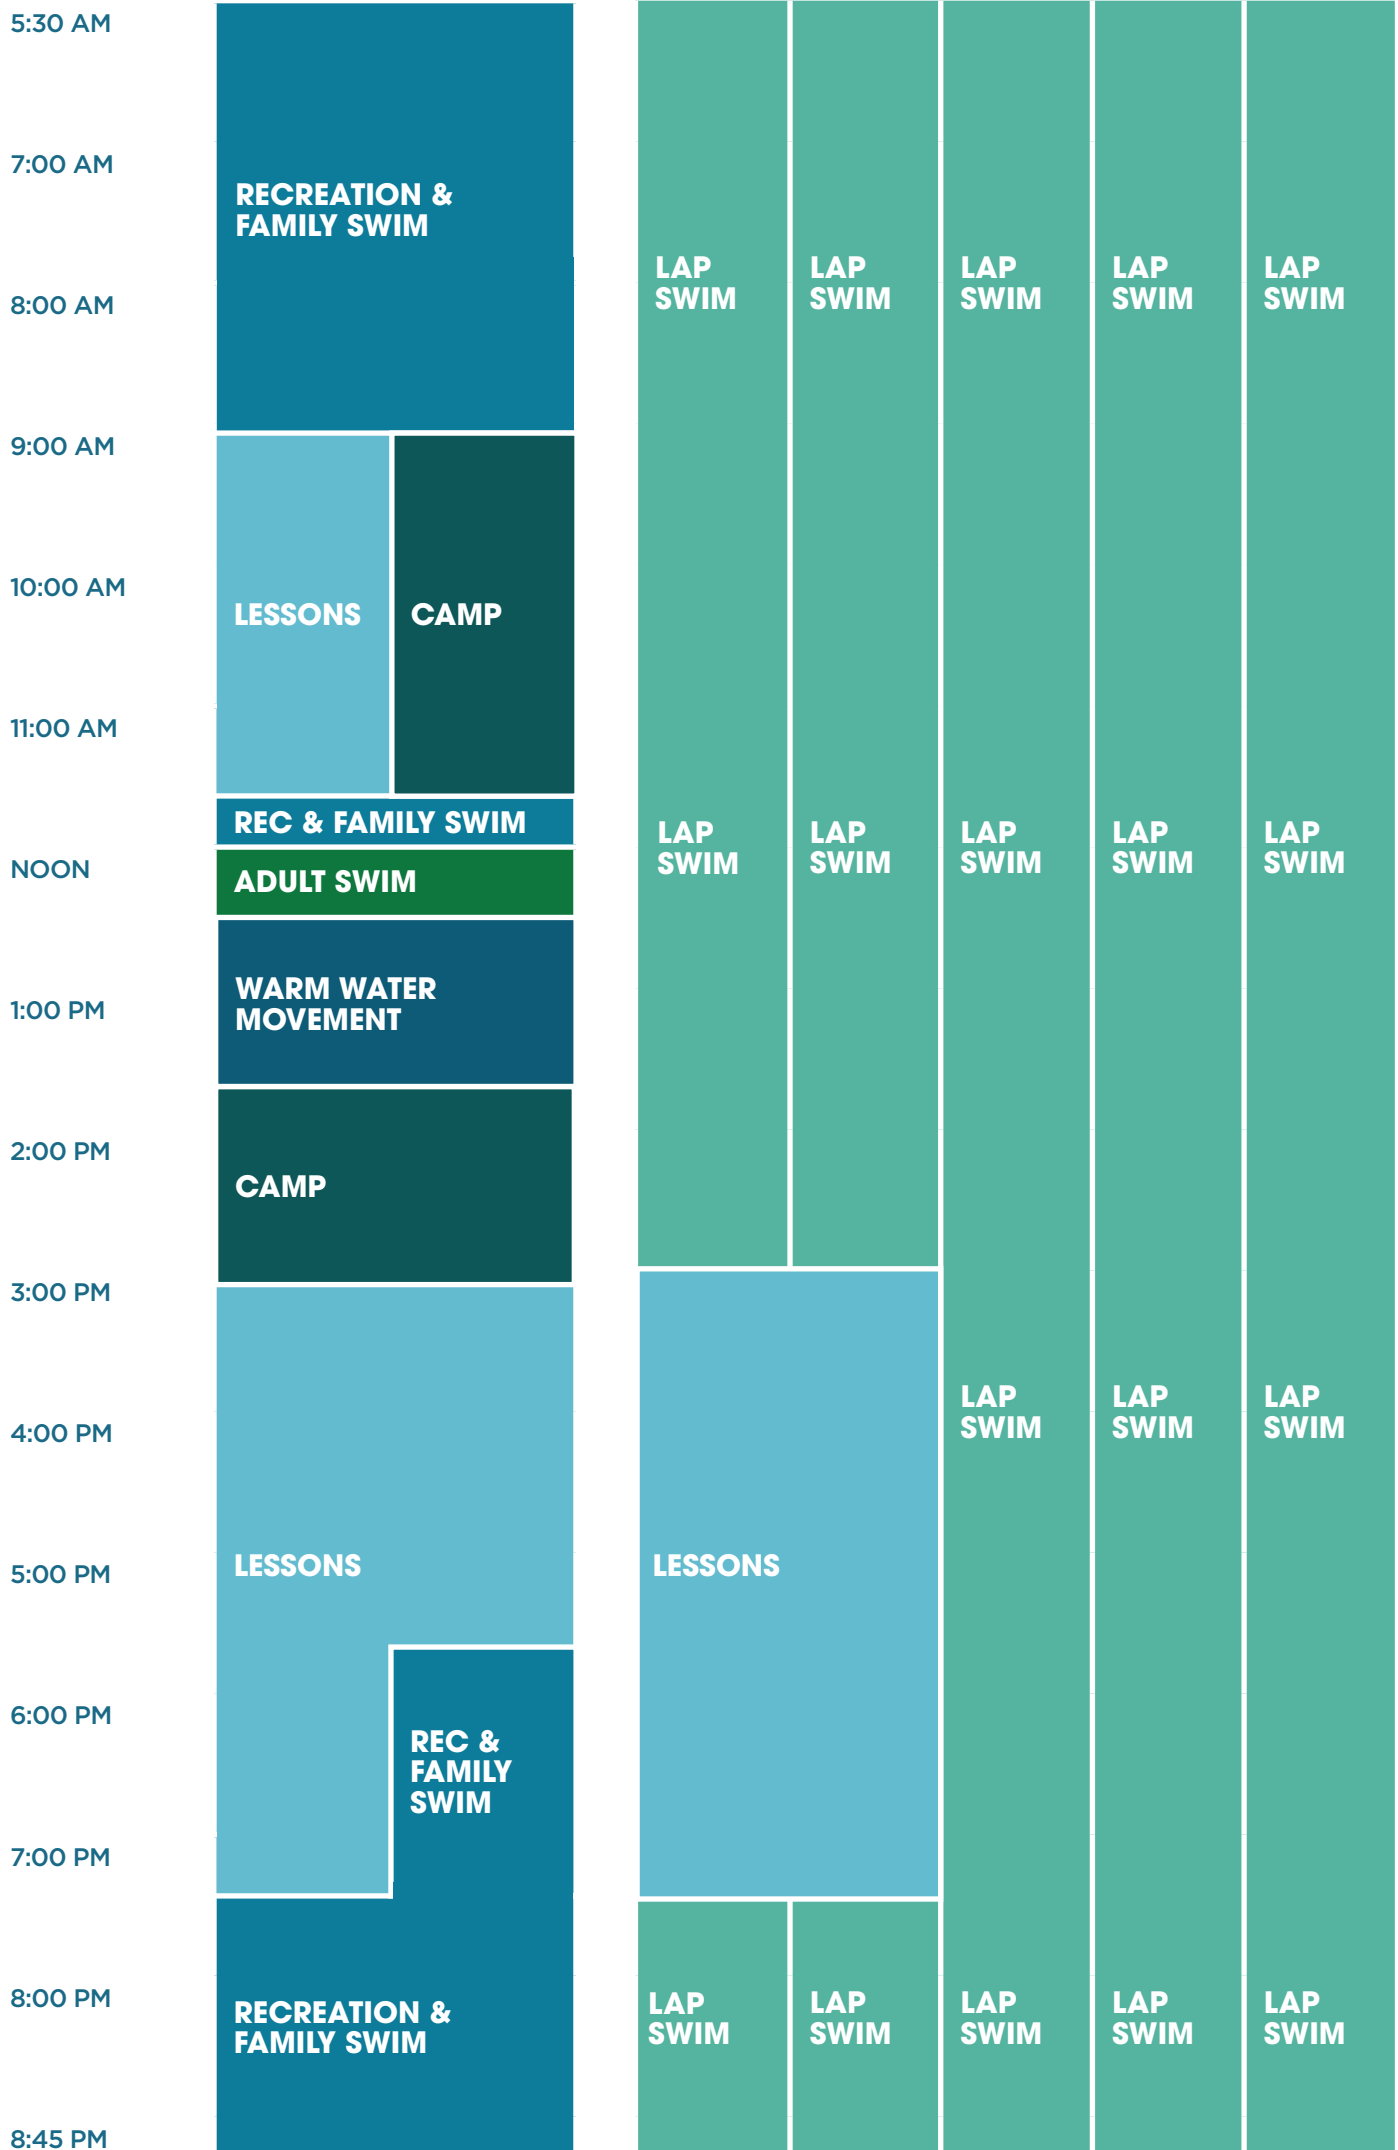

REC POOL

LAP POOL