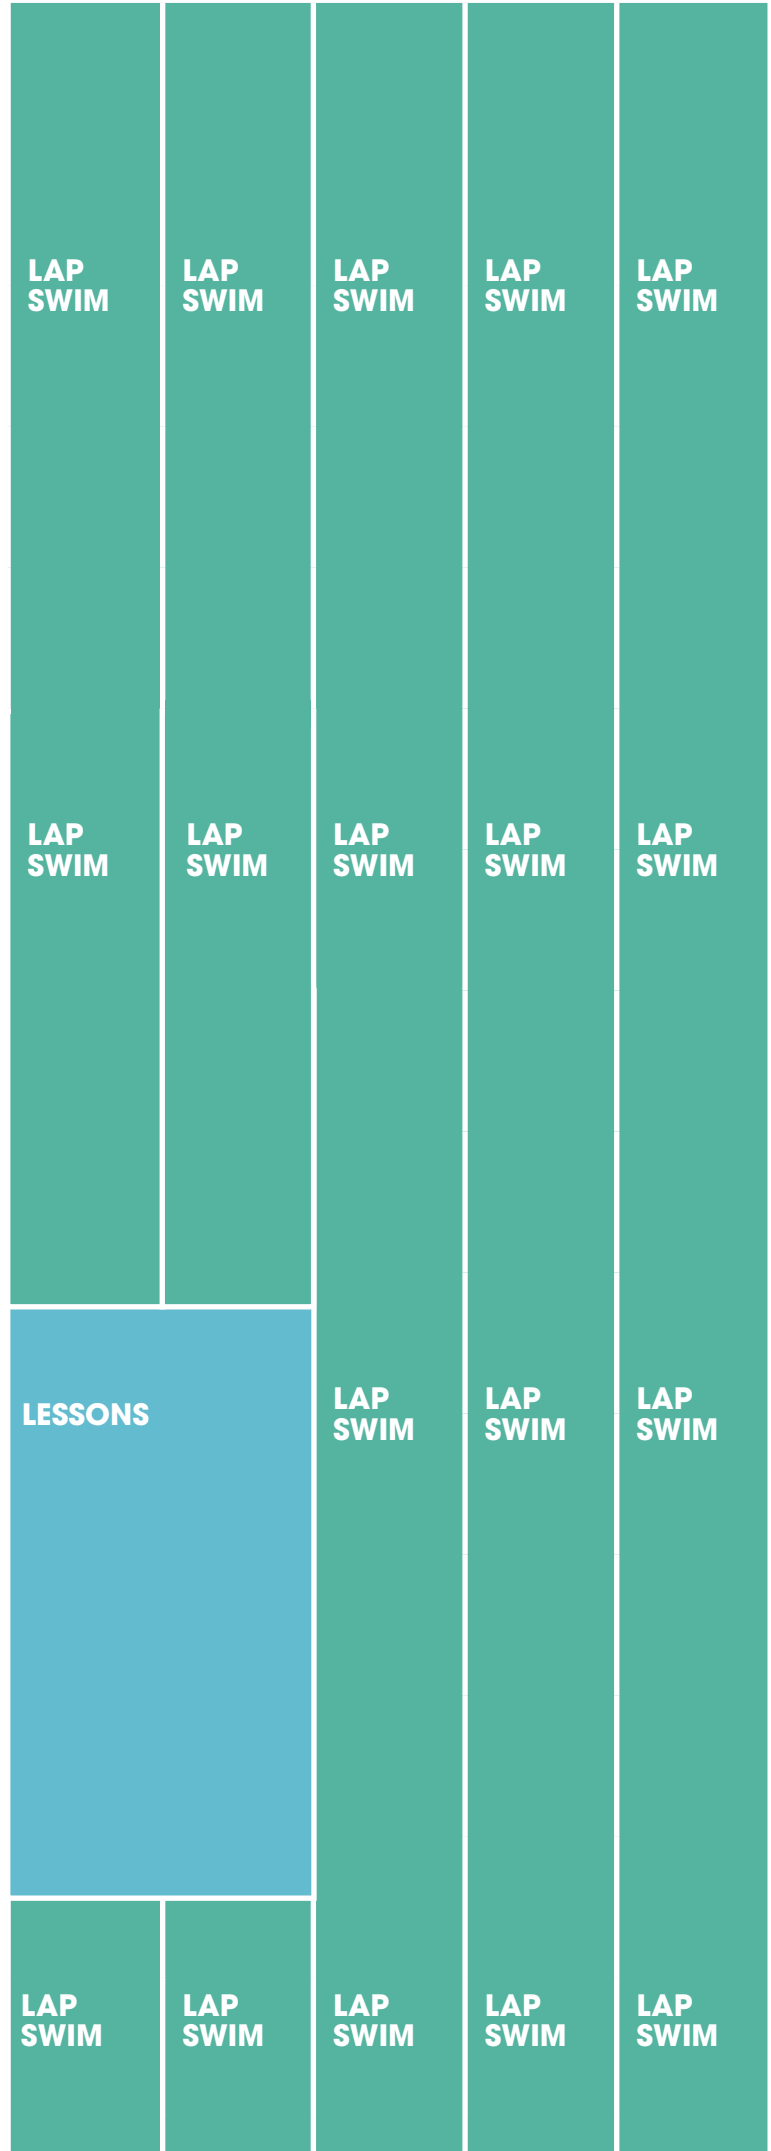

REC POOL

LAP POOL

5:30 AM
7:00 AM
8:00 AM
9:00 AM
10:00 AM
11:00 AM
NOON
1:00 PM
2:00 PM
3:00 PM
4:00 PM
5:00 PM
6:00 PM
7:00 PM
8:00 PM
8:45 PM