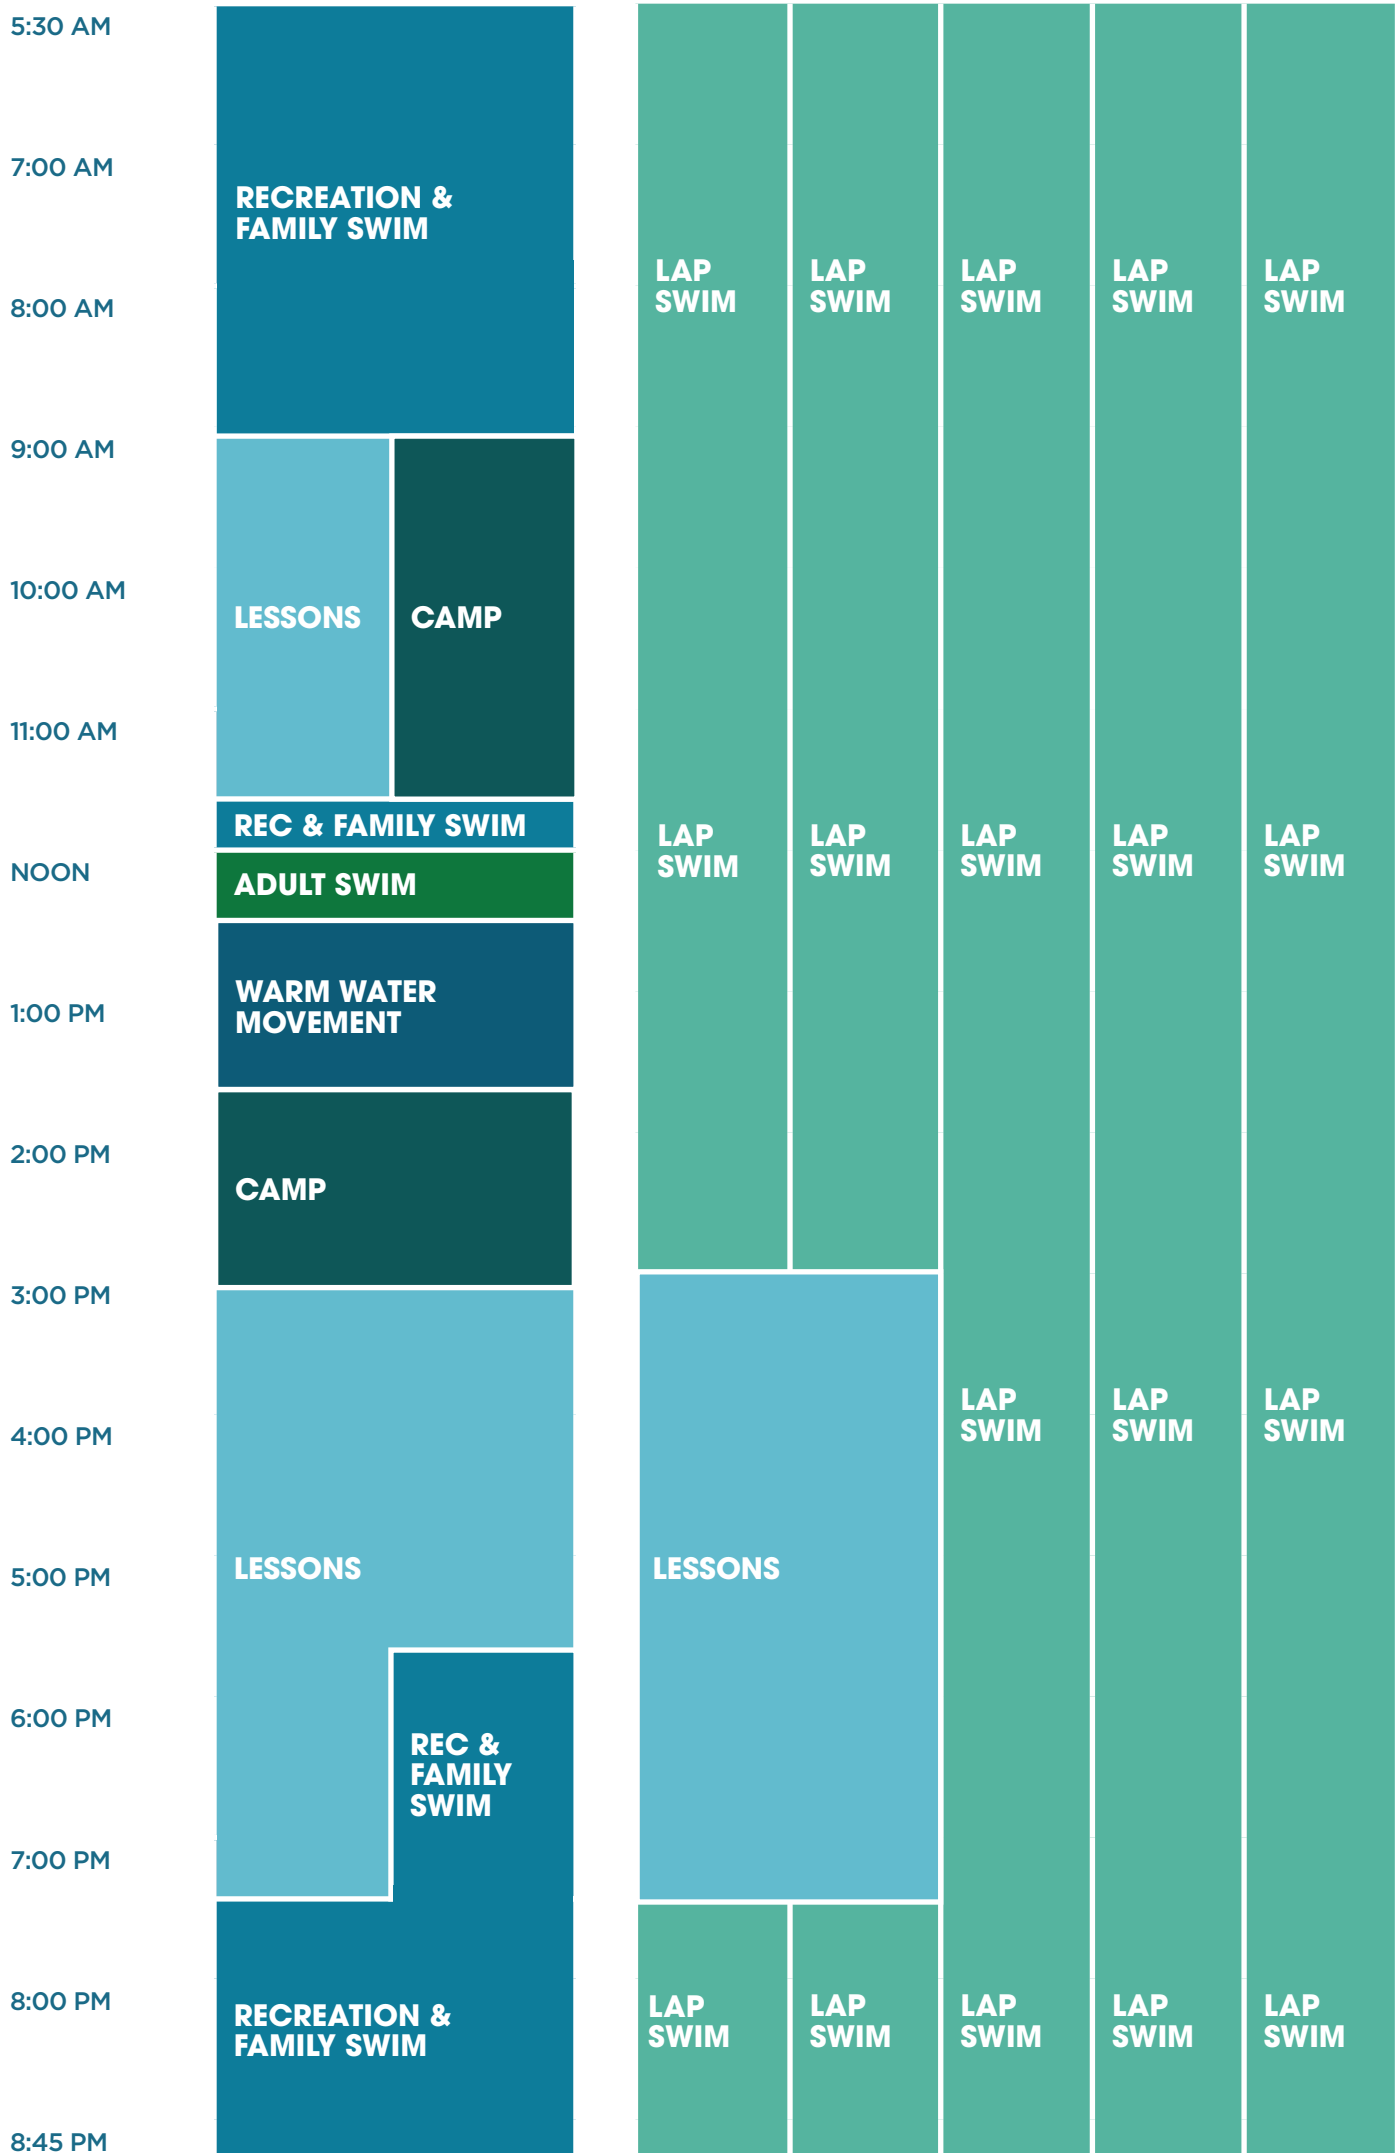

REC POOL

LAP POOL

5:30 AM	RECREATION & FAMILY SWIM	LAP SWIM	LAP SWIM	LAP SWIM	LAP SWIM	LAP SWIM
7:00 AM		AQUA FIT				
8:00 AM		LAP SWIM	LAP SWIM			
9:00 AM	LESSONS	LAP SWIM	LAP SWIM	LAP SWIM	DEEP WATER AQUA FIT	
10:00 AM					SHALLOW WATER AQUA FIT	
11:00 AM	REC & FAMILY SWIM	LAP SWIM	LAP SWIM	LAP SWIM	LAP SWIM	LAP SWIM
NOON	ADULT SWIM	LAP SWIM	LAP SWIM	LAP SWIM	LAP SWIM	LAP SWIM
1:00 PM	CAMP	LAP SWIM	LAP SWIM	LAP SWIM	LAP SWIM	LAP SWIM
2:00 PM						
3:00 PM						
4:00 PM	LESSONS	LESSONS	LESSONS	LAP SWIM	LAP SWIM	LAP SWIM
5:00 PM	LESSONS	LAP SWIM	LAP SWIM	LAP SWIM	LAP SWIM	LAP SWIM
6:00 PM						
7:00 PM	RECREATION & FAMILY SWIM	LAP SWIM	LAP SWIM	LAP SWIM	LAP SWIM	LAP SWIM
8:00 PM						
8:45 PM	RECREATION & FAMILY SWIM	LAP SWIM	LAP SWIM	LAP SWIM	LAP SWIM	LAP SWIM

REC POOL

LAP POOL

REC POOL

LAP POOL

5:30 AM	RECREATION & FAMILY SWIM		PURPLE PATCH	PURPLE PATCH	PURPLE PATCH	PURPLE PATCH	PURPLE PATCH
7:00 AM	AQUA FIT 30/30		AQUA FIT 30/30		LAP SWIM	LAP SWIM	LAP SWIM
8:00 AM			LAP SWIM	LAP SWIM			
9:00 AM	LESSONS	CAMP	SHALLOW WATER AQUA FIT		LAP SWIM	LAP SWIM	DEEP WATER AQUA FIT
10:00 AM							
11:00 AM	REC & FAMILY SWIM		LAP SWIM	LAP SWIM	LAP SWIM	LAP SWIM	LAP SWIM
NOON	ADULT SWIM						
1:00 PM	CAMP		LAP SWIM	LAP SWIM	LAP SWIM	LAP SWIM	LAP SWIM
2:00 PM							
3:00 PM	LESSONS		LAP SWIM	LAP SWIM	LAP SWIM	LAP SWIM	LAP SWIM
4:00 PM							
5:00 PM							
6:00 PM	REC & FAMILY SWIM		LAP SWIM	LAP SWIM	LAP SWIM	LAP SWIM	LAP SWIM
7:00 PM							
8:00 PM	RECREATION & FAMILY SWIM		LAP SWIM	LAP SWIM	LAP SWIM	LAP SWIM	LAP SWIM
8:45 PM			LAP SWIM	LAP SWIM	LAP SWIM	LAP SWIM	LAP SWIM

REC POOL

LAP POOL

7:00 AM

RECREATION & FAMILY SWIM

LAP SWIM

LAP SWIM

8:00 AM

9:00 AM

LAP POOL

7:00 AM	RECREATION & FAMILY SWIM	LAP SWIM	LAP SWIM			
8:00 AM	LESSONS	LESSONS	LESSONS	LAP SWIM	LAP SWIM	LAP SWIM
9:00 AM						
10:00 AM						
11:00 AM						
NOON	RECREATION & FAMILY SWIM	LAP SWIM	LAP SWIM	LAP SWIM	LAP SWIM	LAP SWIM
1:00 PM						
2:00 PM						
3:00 PM						
4:00 PM						
4:45 PM						