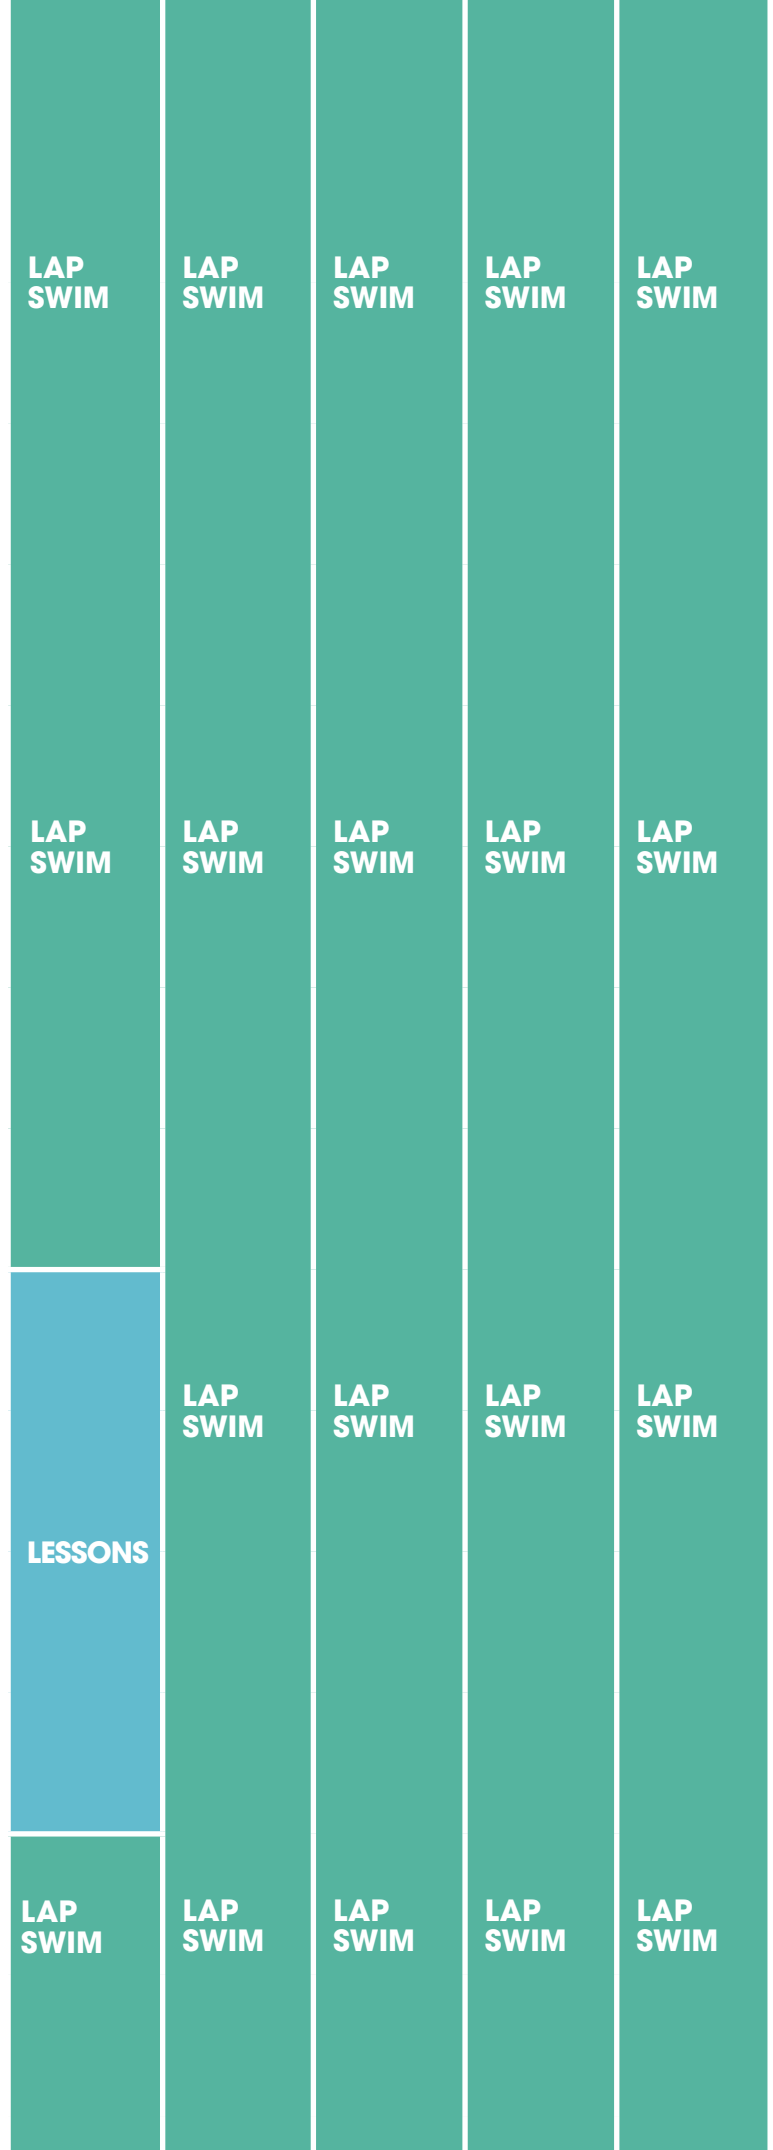

REC POOL

LAP POOL

5:30 AM
7:00 AM
8:00 AM
9:00 AM
10:00 AM
11:00 AM
NOON
1:00 PM
2:00 PM
3:00 PM
4:00 PM
5:00 PM
6:00 PM
7:00 PM
8:00 PM
8:45 PM