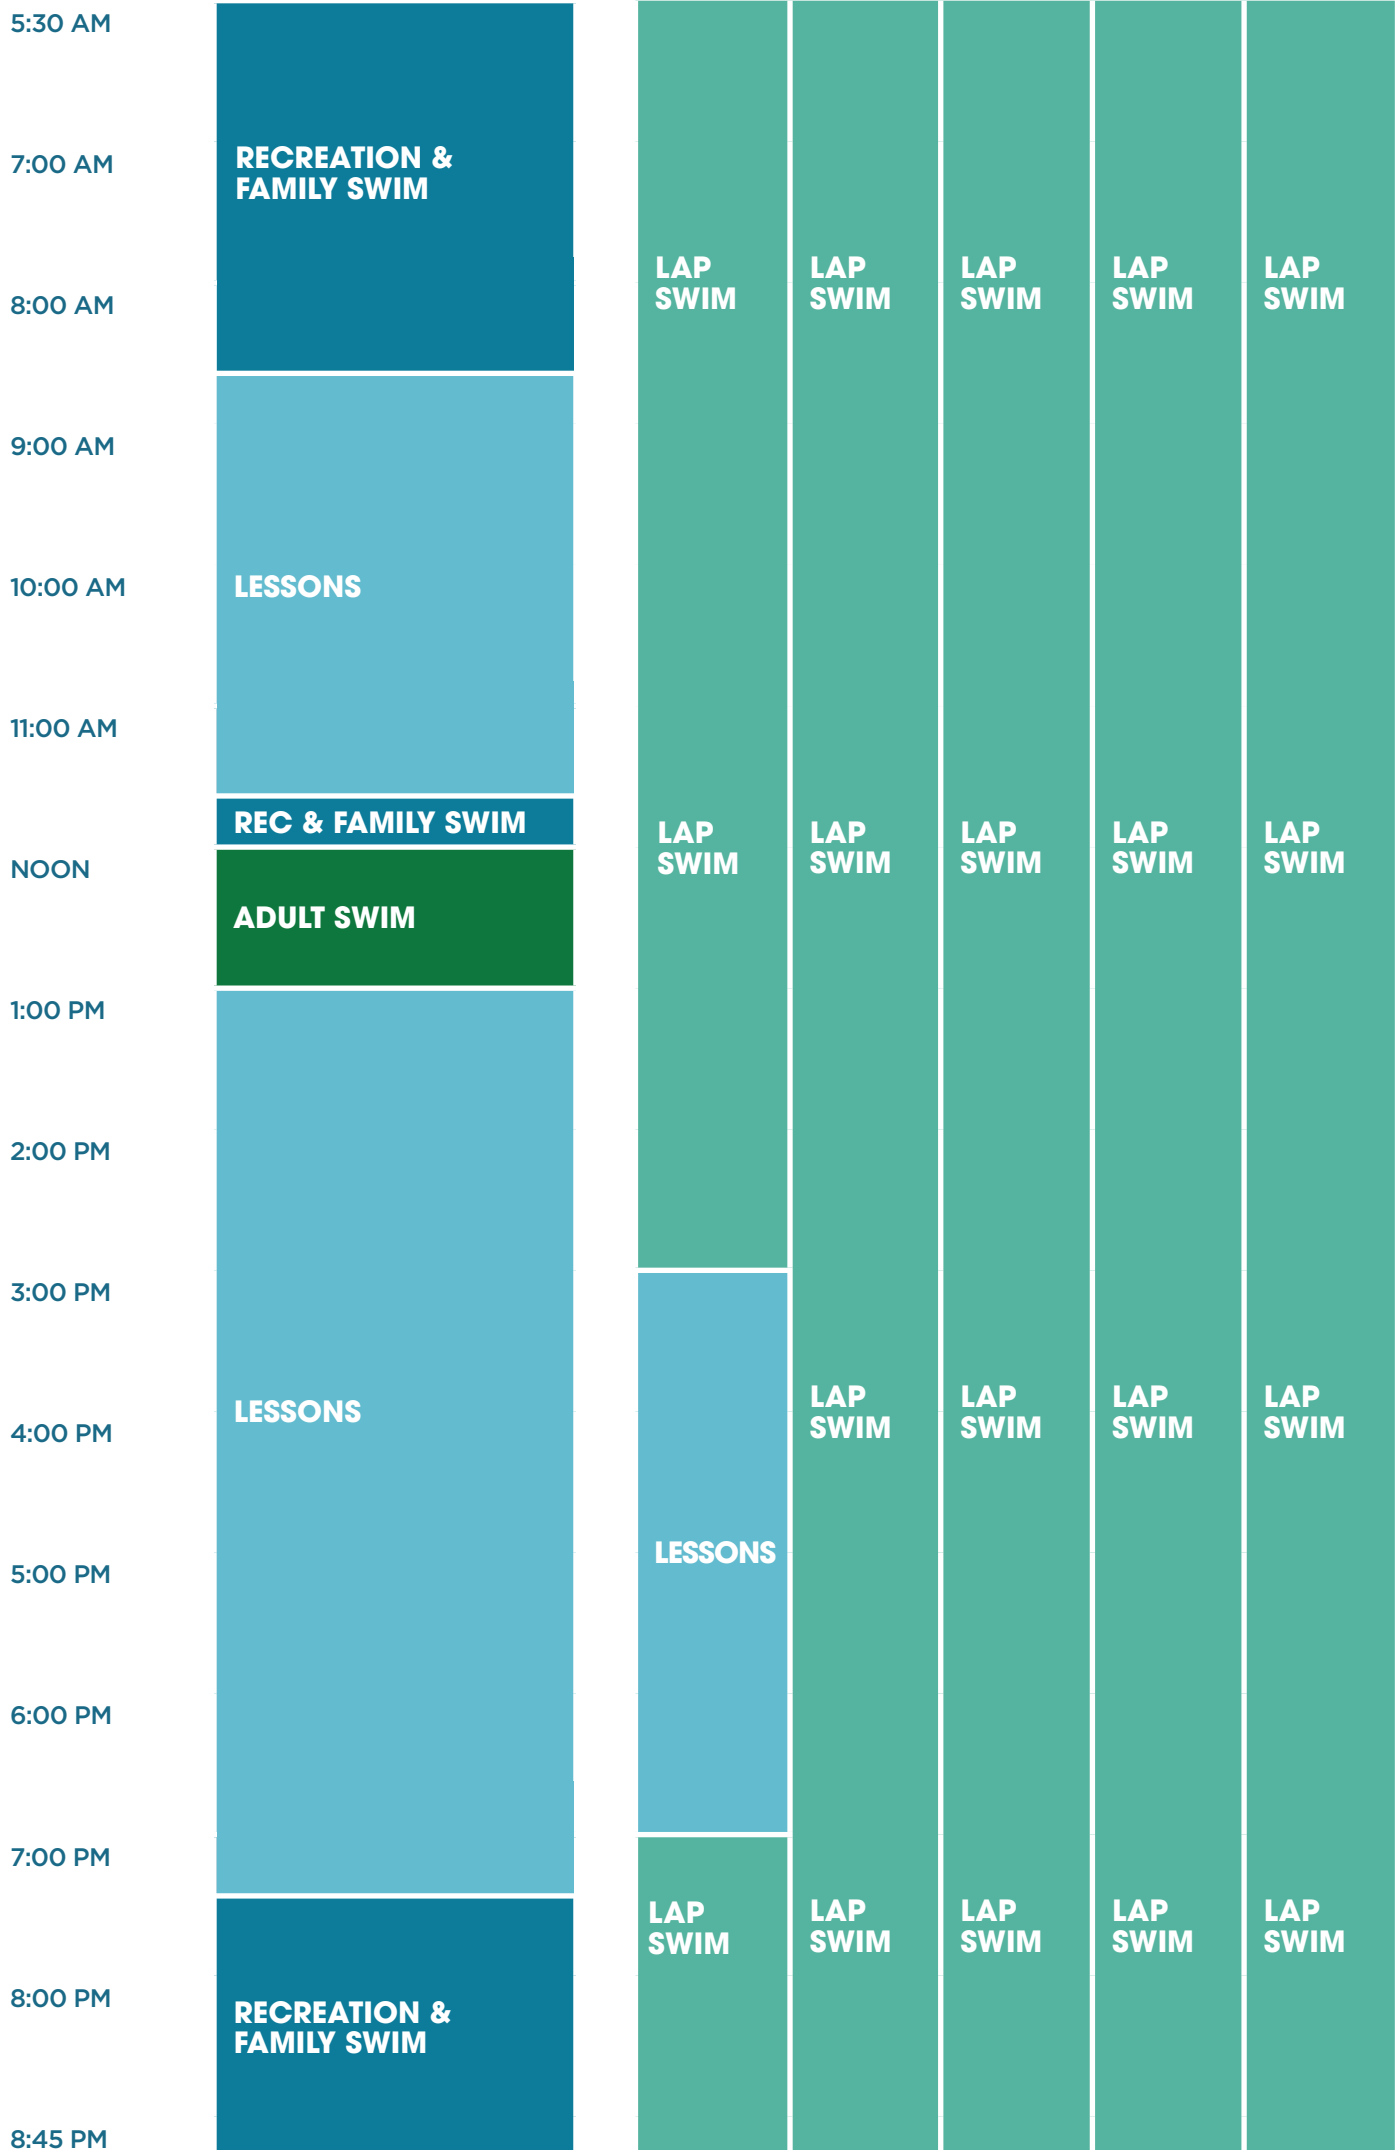

REC POOL

LAP POOL

REC POOL

LAP POOL

REC POOL

LAP POOL

5:30 AM	RECREATION & FAMILY SWIM	PURPLE PATCH	PURPLE PATCH	PURPLE PATCH	PURPLE PATCH	PURPLE PATCH				
7:00 AM		LAP SWIM	LAP SWIM	LAP SWIM	LAP SWIM	LAP SWIM				
8:00 AM										
9:00 AM										
10:00 AM										
11:00 AM										
NOON										
1:00 PM										
2:00 PM										
3:00 PM	LAP SWIM						LAP SWIM	LAP SWIM	LAP SWIM	LAP SWIM
4:00 PM										
5:00 PM										
6:00 PM	LAP SWIM	LAP SWIM	LAP SWIM	LAP SWIM	LAP SWIM					
7:00 PM										
8:00 PM	RECREATION & FAMILY SWIM	LAP SWIM	LAP SWIM	LAP SWIM	LAP SWIM	LAP SWIM				
8:45 PM										

REC POOL

LAP POOL

7:00 AM

RECREATION & FAMILY SWIM

LAP SWIM

LAP SWIM

8:00 AM

LESSONS

LESSONS

9:00 AM

LAP SWIM

LAP SWIM

LAP SWIM

10:00 AM

11:00 AM

LESSONS

NOON

1:00 PM

LAP SWIM

LAP SWIM

LAP SWIM

2:00 PM

3:00 PM

RECREATION & FAMILY SWIM